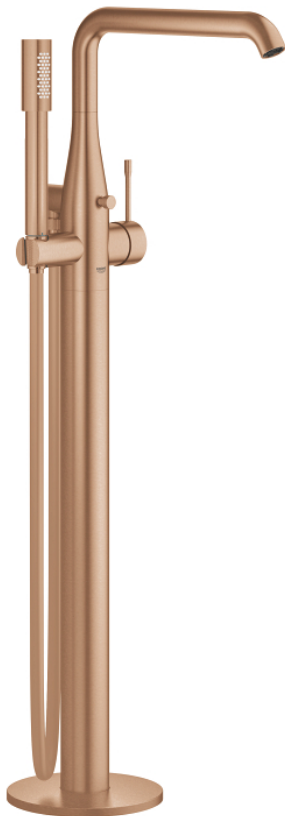

23 491 DL1 ESSENCE SINGLE-LEVER BATH MIXER 1/2", FLOOR MOUNTED

PRODUCT DESCRIPTION

- Colour: Brushed warm sunset
- Requires Rough-In Set (29 038 001) (sold separately)
- GROHE SilkMove 35 mm ceramic cartridge
- With temperature limiter
- GROHE LongLife finish
- Automatic diverter: bath/shower
- Swivel tubular spout with mousseur and stop limiter
- projection 277 mm
- Integrated non-return valve in the shower outlet 1/2"
- With shower holder
- metal stick hand shower
- Silverflex shower hose 1250 mm 1/2" x 1/2" (28 362)
- Protected against backflow
- min. recommended pressure 1.0 bar