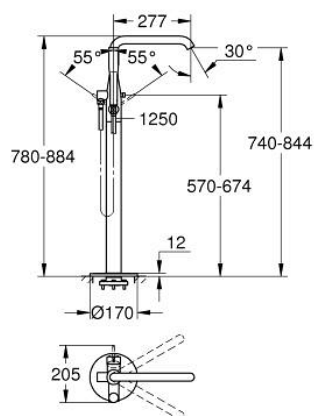

23 491 DC1 ESSENCE SINGLE-LEVER BATH MIXER 1/2", FLOOR MOUNTED

PRODUCT DESCRIPTION

- Colour: supersteel
- for use with rough-in set 45 984
- Requires Rough-In Set (29 038 001) (sold separately)
- GROHE SilkMove 35 mm ceramic cartridge
- With temperature limiter
- GROHE LongLife finish
- Automatic diverter: bath/shower
- Swivel tubular spout with mousseur and stop limiter
- projection 277 mm
- Integrated non-return valve in the shower outlet 1/2"
- With shower holder
- metal stick hand shower
- Silverflex shower hose 1250 mm 1/2" x 1/2" (28 362)
- Protected against backflow
- min. recommended pressure 1.0 bar

23 491 DC1 ESSENCE SINGLE-LEVER BATH MIXER 1/2", FLOOR MOUNTED

SPARE PARTS, January 2016 – now

- 1: Lever (Spare part-nr. 46916DC0)
- 2: Cartridge (Spare part-nr. 46374000)
- 3: Flow control (Spare part-nr. 13926000)
- 4: Sealing washer (Spare part-nr. 0128500M)
- 5: Dirt strainer (Spare part-nr. 0700200M)
- 6: Diverter knob (Spare part-nr. 64989DC0)
- 7: 3-Way Diverter Valve & Trim (Spare part-nr. 65655DC0)
- 8: Non-return valve (Spare part-nr. 08565000)