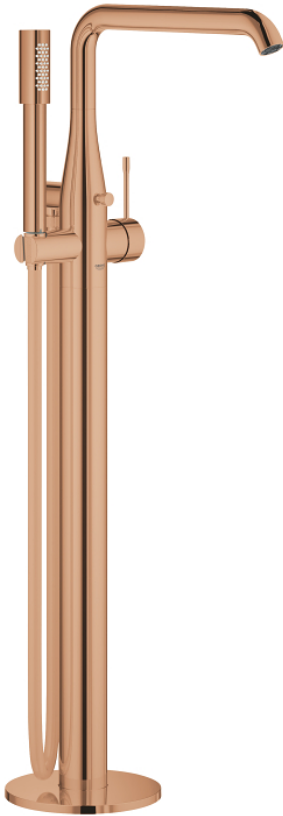

23 491 DA1 ESSENCE SINGLE-LEVER BATH MIXER 1/2", FLOOR MOUNTED

PRODUCT DESCRIPTION

- Colour: Warm sunset
- Requires Rough-In Set (29 038 001) (sold separately)
- GROHE SilkMove 35 mm ceramic cartridge
- With temperature limiter
- GROHE LongLife finish
- Automatic diverter: bath/shower
- Swivel tubular spout with mousseur and stop limiter
- projection 277 mm
- Integrated non-return valve in the shower outlet 1/2"
- With shower holder
- metal stick hand shower
- Silverflex shower hose 1250 mm 1/2" x 1/2" (28 362)
- Protected against backflow
- min. recommended pressure 1.0 bar