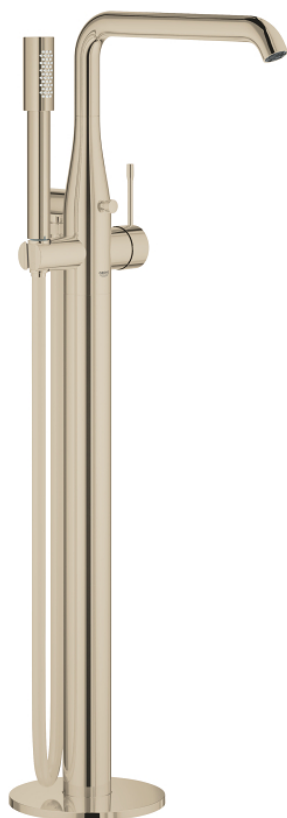

23 491 BE1 ESSENCE SINGLE-LEVER BATH MIXER 1/2", FLOOR MOUNTED

PRODUCT DESCRIPTION

- Colour: Polished nickel
- Requires Rough-In Set (29 038 001) (sold separately)
- GROHE SilkMove 35 mm ceramic cartridge
- With temperature limiter
- GROHE LongLife finish
- Automatic diverter: bath/shower
- Swivel tubular spout with mousseur and stop limiter
- projection 277 mm
- Integrated non-return valve in the shower outlet 1/2"
- With shower holder
- metal stick hand shower
- Silverflex shower hose 1250 mm 1/2" x 1/2" (28 362)
- Protected against backflow
- min. recommended pressure 1.0 bar