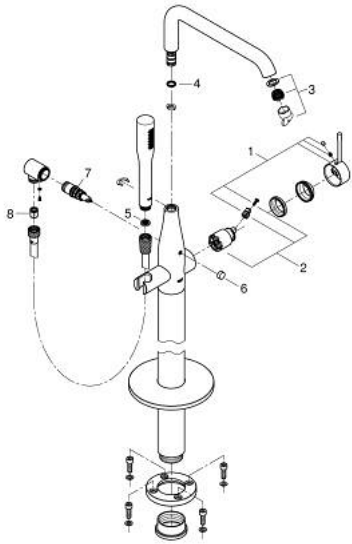

## 23 491 AL1 ESSENCE SINGLE-LEVER BATH MIXER 1/2", FLOOR MOUNTED

### PRODUCT DESCRIPTION

- Colour: Brushed hard graphite
- Requires Rough-In Set (29 038 001) (sold separately)
- GROHE SilkMove 35 mm ceramic cartridge
- With temperature limiter
- GROHE LongLife finish
- Automatic diverter: bath/shower
- Swivel tubular spout with mousseur and stop limiter
- projection 277 mm
- Integrated non-return valve in the shower outlet 1/2"
- With shower holder
- metal stick hand shower
- Silverflex shower hose 1250 mm 1/2" x 1/2" (28 362)
- Protected against backflow
- min. recommended pressure 1.0 bar

### SPARE PARTS, July 2016 – now

- 1: Lever (Spare part-nr. 46916AL0)
- 2: Cartridge (Spare part-nr. 46374000)
- 3: Flow control (Spare part-nr. 13926000)
- 4: Sealing washer (Spare part-nr. 0128500M)
- 5: Dirt strainer (Spare part-nr. 0700200M)
- 6: Diverter knob (Spare part-nr. 64989AL0)
- 7: 3-Way Diverter Valve & Trim (Spare part-nr. 65655AL0)
- 8: Non-return valve (Spare part-nr. 08565000)