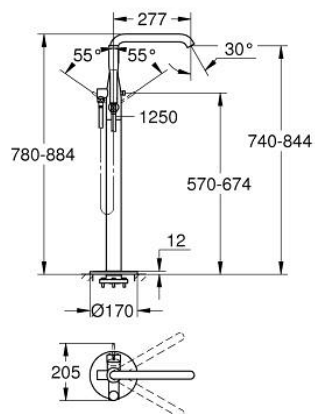

## 23 491 AL1 ESSENCE SINGLE-LEVER BATH MIXER 1/2", FLOOR MOUNTED

### PRODUCT DESCRIPTION

- Colour: Brushed hard graphite
- Requires Rough-In Set (29 038 001) (sold separately)
- GROHE SilkMove 35 mm ceramic cartridge
- With temperature limiter
- GROHE LongLife finish
- Automatic diverter: bath/shower
- Swivel tubular spout with mousseur and stop limiter
- projection 277 mm
- Integrated non-return valve in the shower outlet 1/2"
- With shower holder
- metal stick hand shower
- Silverflex shower hose 1250 mm 1/2" x 1/2" (28 362)
- Protected against backflow
- min. recommended pressure 1.0 bar

### SPARE PARTS, July 2016 – now

- 1: Lever (Spare part-nr. 46916AL0)
- 2: Cartridge (Spare part-nr. 46374000)
- 3: Flow control (Spare part-nr. 13926000)
- 4: Sealing washer (Spare part-nr. 0128500M)
- 5: Dirt strainer (Spare part-nr. 0700200M)
- 6: Diverter knob (Spare part-nr. 64989AL0)
- 7: 3-Way Diverter Valve & Trim (Spare part-nr. 65655AL0)
- 8: Non-return valve (Spare part-nr. 08565000)