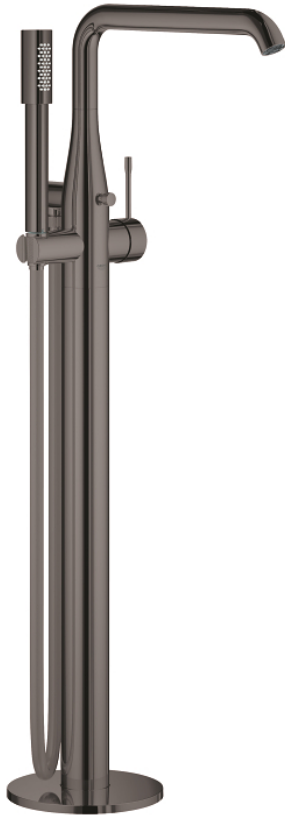

23 491 A01 ESSENCE SINGLE-LEVER BATH MIXER 1/2", FLOOR MOUNTED

PRODUCT DESCRIPTION

- Colour: Hard graphite
- Requires Rough-In Set (29 038 001) (sold separately)
- GROHE SilkMove 35 mm ceramic cartridge
- With temperature limiter
- GROHE LongLife finish
- Automatic diverter: bath/shower
- Swivel tubular spout with mousseur and stop limiter
- projection 277 mm
- Integrated non-return valve in the shower outlet 1/2"
- With shower holder
- metal stick hand shower
- Silverflex shower hose 1250 mm 1/2" x 1/2" (28 362)
- Protected against backflow
- min. recommended pressure 1.0 bar