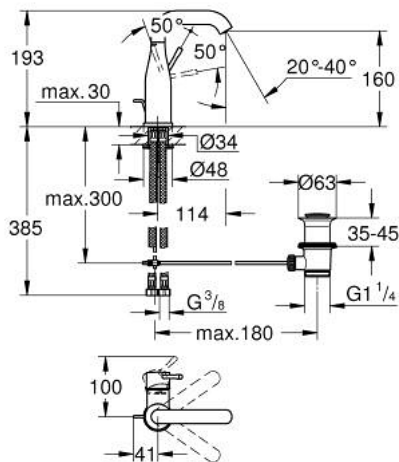

23 462 GN1 **ESSENCE SINGLE-LEVER BASIN MIXER 1/2"**
M-SIZE

PRODUCT DESCRIPTION

- Colour: Brushed cool sunrise
- Single hole installation
- Metal lever
- GROHE SilkMove 28 mm ceramic cartridge
- With temperature limiter
- GROHE LongLife finish
- GROHE EcoJoy mousseur 5.7 l/min
- GROHE AquaGuide adjustable mousseur
- GROHE FastFixation Plus installation system
- Swivel tubular spout with mousseur and stop limiter
- Pop-up waste set 1 1/4"
- Flexible connection hoses
- min. recommended pressure 1.0 bar

23 462 GN1 ESSENCE SINGLE-LEVER BASIN MIXER 1/2" M-SIZE

SPARE PARTS, February 2022 – now

- 1: Lever (Spare part-nr. 46919GN0)
 - 2: Cartridge (Spare part-nr. 46580000)
 - 3: screw ring (Spare part-nr. 48591000)
 - 4: Tubular spout (Spare part-nr. 13373GN0)
 - 4.1: Flow control (Spare part-nr. 48270000)
 - 4.2: Sealing washer (Spare part-nr. 0128500M)
 - 4.3: Safety ring (Spare part-nr. 4826600M)
 - 5: Pop-up rod (Spare part-nr. 46739GN0)
 - 6: Escutcheon (Spare part-nr. 48603GN0)
 - 7: Shank mounting kit (Spare part-nr. 46645000)
 - 8: 1 1/4" waste set (Spare part-nr. 28910GN0)
 - 8.1: Plug (Spare part-nr. 07182GN0)
 - 8.2: Eccentric rod (Spare part-nr. 07052000)
 - 9: Connection hose (Spare part-nr. 46255000)
 - 10: Mounting wrench (Spare part-nr. 19017000)*
 - 11: Eccentric rod (Spare part-nr. 07341000)*
- * Optional accessories