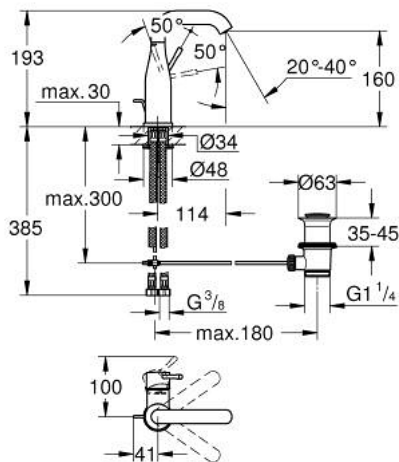

## 23 462 GN1 ESSENCE SINGLE-LEVER BASIN MIXER 1/2" M-SIZE

### PRODUCT DESCRIPTION

- Colour: Brushed cool sunrise
- Single hole installation
- Metal lever
- GROHE SilkMove 28 mm ceramic cartridge
- With temperature limiter
- GROHE LongLife finish
- GROHE EcoJoy - less water, perfect flow
- maximum flow rate (at 3 bar): 5.7 l/min
- GROHE AquaGuide adjustable mousseur
- GROHE FastFixation Plus installation system
- Swivel tubular spout with mousseur and stop limiter
- Pop-up waste set 1 1/4"
- Flexible connection hoses
- min. recommended pressure 1.0 bar

### SPARE PARTS, February 2022 – now

- 1: Lever (Spare part-nr. 46919GN0)
  - 2: Cartridge (Spare part-nr. 46580000)
  - 3: screw ring (Spare part-nr. 48591000)
  - 4: Tubular spout (Spare part-nr. 13373GN0)
  - 4.1: Flow control (Spare part-nr. 48270000)
  - 4.2: Sealing washer (Spare part-nr. 0128500M)
  - 4.3: Safety ring (Spare part-nr. 4826600M)
  - 5: Pop-up rod (Spare part-nr. 46739GN0)
  - 6: Escutcheon (Spare part-nr. 48603GN0)
  - 7: Shank mounting kit (Spare part-nr. 46645000)
  - 8: 1 1/4" waste set (Spare part-nr. 28910GN0)
  - 8.1: Plug (Spare part-nr. 07182GN0)
  - 8.2: Eccentric rod (Spare part-nr. 07052000)
  - 9: Connection hose (Spare part-nr. 46255000)
  - 10: Mounting wrench (Spare part-nr. 19017000)\*
  - 11: Eccentric rod (Spare part-nr. 07341000)\*
- \* Optional accessories