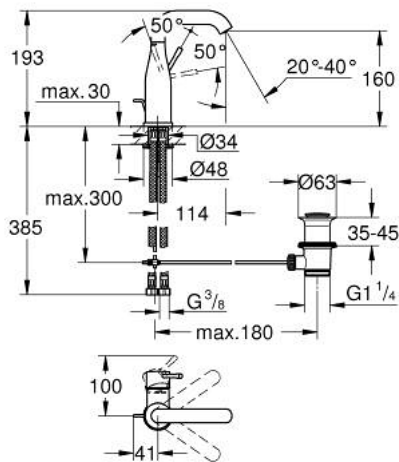

23 462 GL1 ESSENCE SINGLE-LEVER BASIN MIXER 1/2" M-SIZE

PRODUCT DESCRIPTION

- Colour: Cool sunrise
- Single hole installation
- Metal lever
- GROHE SilkMove 28 mm ceramic cartridge
- With temperature limiter
- GROHE LongLife finish
- GROHE EcoJoy - less water, perfect flow
- maximum flow rate (at 3 bar): 5.7 l/min
- GROHE AquaGuide adjustable mousseur
- GROHE FastFixation Plus installation system
- Swivel tubular spout with mousseur and stop limiter
- Pop-up waste set 1 1/4"
- Flexible connection hoses
- min. recommended pressure 1.0 bar

23 462 GL1 ESSENCE SINGLE-LEVER BASIN MIXER 1/2" M-SIZE

SPARE PARTS, February 2022 – now

- 1: Lever (Spare part-nr. 46919GL0)
 - 2: Cartridge (Spare part-nr. 46580000)
 - 3: screw ring (Spare part-nr. 48591000)
 - 4: Tubular spout (Spare part-nr. 13373GL0)
 - 4.1: Flow control (Spare part-nr. 48270000)
 - 4.2: Sealing washer (Spare part-nr. 0128500M)
 - 4.3: Safety ring (Spare part-nr. 4826600M)
 - 5: lift rod (Spare part-nr. 46739GL0)
 - 6: Escutcheon (Spare part-nr. 48603GL0)
 - 7: Shank mounting kit (Spare part-nr. 46645000)
 - 8: 1 1/4" waste set (Spare part-nr. 28910GL0)
 - 8.1: Plug (Spare part-nr. 07182GL0)
 - 8.2: Eccentric rod (Spare part-nr. 07052000)
 - 9: Connection hose (Spare part-nr. 46255000)
 - 10: Mounting wrench (Spare part-nr. 19017000)*
 - 11: Eccentric rod (Spare part-nr. 07341000)*
- * Optional accessories