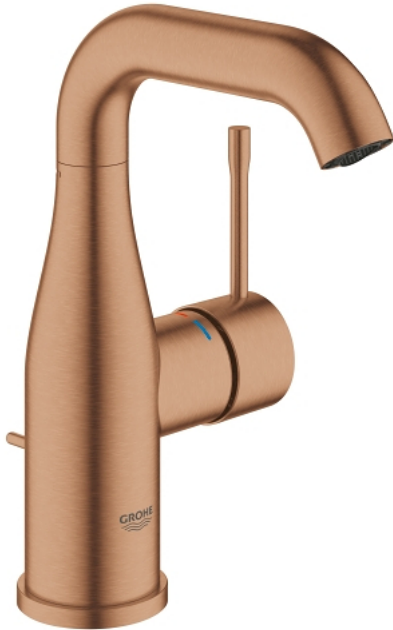

23 462 DL1 ESSENCE SINGLE-LEVER BASIN MIXER 1/2" M-SIZE

PRODUCT DESCRIPTION

- Colour: Brushed warm sunset
- Single hole installation
- Metal lever
- GROHE SilkMove 28 mm ceramic cartridge
- With temperature limiter
- GROHE LongLife finish
- GROHE EcoJoy - less water, perfect flow
- maximum flow rate (at 3 bar): 5.7 l/min
- GROHE AquaGuide adjustable mousseur
- GROHE FastFixation Plus installation system
- Swivel tubular spout with mousseur and stop limiter
- Pop-up waste set 1 1/4"
- Flexible connection hoses
- min. recommended pressure 1.0 bar

23 462 DL1 ESSENCE SINGLE-LEVER BASIN MIXER 1/2" M-SIZE

SPARE PARTS, February 2022 – now

- 1: Lever (Spare part-nr. 46919DL0)
 - 2: Cartridge (Spare part-nr. 46580000)
 - 3: screw ring (Spare part-nr. 48591000)
 - 4: Tubular spout (Spare part-nr. 13373DL0)
 - 4.1: Flow control (Spare part-nr. 48270000)
 - 4.2: Sealing washer (Spare part-nr. 0128500M)
 - 4.3: Safety ring (Spare part-nr. 4826600M)
 - 5: lift rod (Spare part-nr. 46739DL0)
 - 6: Escutcheon (Spare part-nr. 48603DL0)
 - 7: Shank mounting kit (Spare part-nr. 46645000)
 - 8: 1 1/4" waste set (Spare part-nr. 28910DL0)
 - 8.1: Plug (Spare part-nr. 07182DL0)
 - 8.2: Eccentric rod (Spare part-nr. 07052000)
 - 9: Connection hose (Spare part-nr. 46255000)
 - 10: Mounting wrench (Spare part-nr. 19017000)*
 - 11: Eccentric rod (Spare part-nr. 07341000)*
- * Optional accessories