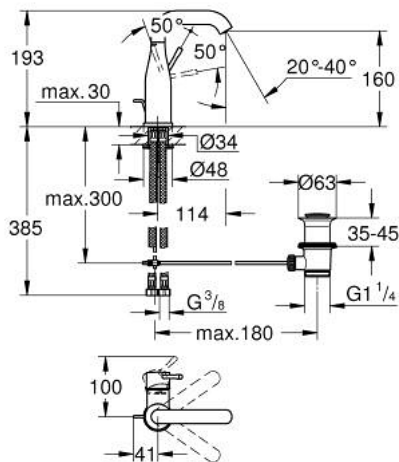

23 462 DL1 ESSENCE SINGLE-LEVER BASIN MIXER 1/2" M-SIZE

PRODUCT DESCRIPTION

- Colour: Brushed warm sunset
- Single hole installation
- Metal lever
- GROHE SilkMove 28 mm ceramic cartridge
- With temperature limiter
- GROHE LongLife finish
- GROHE EcoJoy - less water, perfect flow
- maximum flow rate (at 3 bar): 5.7 l/min
- GROHE AquaGuide adjustable mousseur
- GROHE FastFixation Plus installation system
- Swivel tubular spout with mousseur and stop limiter
- Pop-up waste set 1 1/4"
- Flexible connection hoses
- min. recommended pressure 1.0 bar

23 462 DL1 ESSENCE SINGLE-LEVER BASIN MIXER 1/2" M-SIZE

SPARE PARTS, February 2022 – now

- 1: Lever (Spare part-nr. 46919DL0)
 - 2: Cartridge (Spare part-nr. 46580000)
 - 3: screw ring (Spare part-nr. 48591000)
 - 4: Tubular spout (Spare part-nr. 13373DL0)
 - 4.1: Flow control (Spare part-nr. 48270000)
 - 4.2: Sealing washer (Spare part-nr. 0128500M)
 - 4.3: Safety ring (Spare part-nr. 4826600M)
 - 5: lift rod (Spare part-nr. 46739DL0)
 - 6: Escutcheon (Spare part-nr. 48603DL0)
 - 7: Shank mounting kit (Spare part-nr. 46645000)
 - 8: 1 1/4" waste set (Spare part-nr. 28910DL0)
 - 8.1: Plug (Spare part-nr. 07182DL0)
 - 8.2: Eccentric rod (Spare part-nr. 07052000)
 - 9: Connection hose (Spare part-nr. 46255000)
 - 10: Mounting wrench (Spare part-nr. 19017000)*
 - 11: Eccentric rod (Spare part-nr. 07341000)*
- * Optional accessories