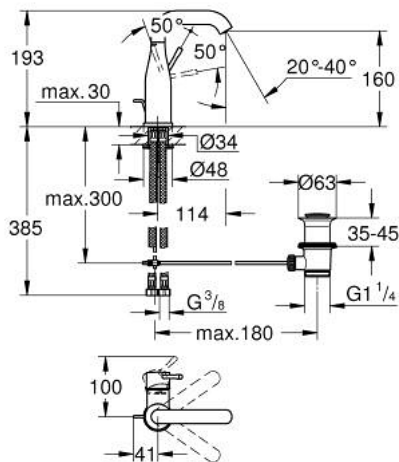

23 462 DL1 ESSENCE SINGLE-LEVER BASIN MIXER 1/2" M-SIZE

PRODUCT DESCRIPTION

- Colour: Brushed warm sunset
- Single hole installation
- Metal lever
- GROHE SilkMove 28 mm ceramic cartridge
- With temperature limiter
- GROHE LongLife finish
- GROHE EcoJoy mousseur 5.7 l/min
- GROHE AquaGuide adjustable mousseur
- GROHE FastFixation Plus installation system
- Swivel tubular spout with mousseur and stop limiter
- Pop-up waste set 1 1/4"
- Flexible connection hoses
- min. recommended pressure 1.0 bar

23 462 DL1 **ESSENCE SINGLE-LEVER BASIN MIXER 1/2"**
M-SIZE

SPARE PARTS, February 2022 – now

- 1: Lever (Spare part-nr. 46919DL0)
 - 2: Cartridge (Spare part-nr. 46580000)
 - 3: screw ring (Spare part-nr. 48591000)
 - 4: Tubular spout (Spare part-nr. 13373DL0)
 - 4.1: Flow control (Spare part-nr. 48270000)
 - 4.2: Sealing washer (Spare part-nr. 0128500M)
 - 4.3: Safety ring (Spare part-nr. 4826600M)
 - 5: lift rod (Spare part-nr. 46739DL0)
 - 6: Escutcheon (Spare part-nr. 48603DL0)
 - 7: Shank mounting kit (Spare part-nr. 46645000)
 - 8: 1 1/4" waste set (Spare part-nr. 28910DL0)
 - 8.1: Plug (Spare part-nr. 07182DL0)
 - 8.2: Eccentric rod (Spare part-nr. 07052000)
 - 9: Connection hose (Spare part-nr. 46255000)
 - 10: Mounting wrench (Spare part-nr. 19017000)*
 - 11: Eccentric rod (Spare part-nr. 07341000)*
- * Optional accessories