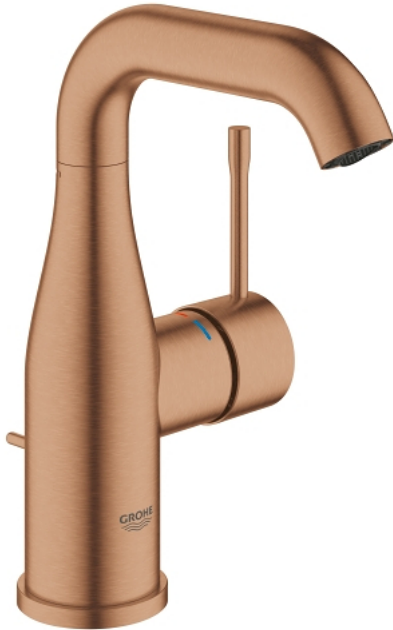

23 462 DL1 ESSENCE SINGLE-LEVER BASIN MIXER 1/2" M-SIZE

PRODUCT DESCRIPTION

- Colour: Brushed warm sunset
- Single hole installation
- Metal lever
- GROHE SilkMove 28 mm ceramic cartridge
- With temperature limiter
- GROHE LongLife finish
- GROHE EcoJoy mousseur 5.7 l/min
- GROHE AquaGuide adjustable mousseur
- GROHE FastFixation Plus installation system
- Swivel tubular spout with mousseur and stop limiter
- Pop-up waste set 1 1/4"
- Flexible connection hoses
- min. recommended pressure 1.0 bar

23 462 DL1 **ESSENCE SINGLE-LEVER BASIN MIXER 1/2"**
M-SIZE

SPARE PARTS, February 2022 – now

- 1: Lever (Spare part-nr. 46919DL0)
 - 2: Cartridge (Spare part-nr. 46580000)
 - 3: screw ring (Spare part-nr. 48591000)
 - 4: Tubular spout (Spare part-nr. 13373DL0)
 - 4.1: Flow control (Spare part-nr. 48270000)
 - 4.2: Sealing washer (Spare part-nr. 0128500M)
 - 4.3: Safety ring (Spare part-nr. 4826600M)
 - 5: lift rod (Spare part-nr. 46739DL0)
 - 6: Escutcheon (Spare part-nr. 48603DL0)
 - 7: Shank mounting kit (Spare part-nr. 46645000)
 - 8: 1 1/4" waste set (Spare part-nr. 28910DL0)
 - 8.1: Plug (Spare part-nr. 07182DL0)
 - 8.2: Eccentric rod (Spare part-nr. 07052000)
 - 9: Connection hose (Spare part-nr. 46255000)
 - 10: Mounting wrench (Spare part-nr. 19017000)*
 - 11: Eccentric rod (Spare part-nr. 07341000)*
- * Optional accessories