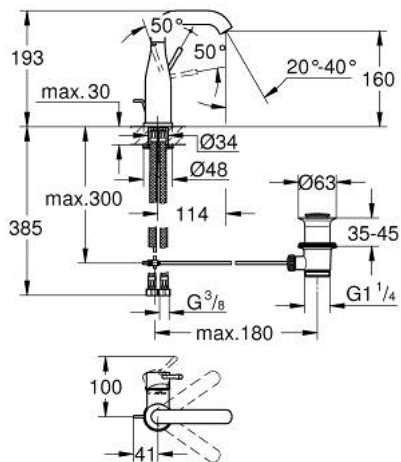

23 462 DC1 ESSENCE SINGLE-LEVER BASIN MIXER 1/2" M-SIZE

PRODUCT DESCRIPTION

- Colour: supersteel
- Single hole installation
- Metal lever
- GROHE SilkMove 28 mm ceramic cartridge
- With temperature limiter
- GROHE LongLife finish
- GROHE EcoJoy - less water, perfect flow
- maximum flow rate (at 3 bar): 5.7 l/min
- GROHE AquaGuide adjustable mousseur
- GROHE FastFixation Plus installation system
- Swivel tubular spout with mousseur and stop limiter
- Pop-up waste set 1 1/4"
- Flexible connection hoses
- min. recommended pressure 1.0 bar

23 462 DC1 ESSENCE SINGLE-LEVER BASIN MIXER 1/2" M-SIZE

SPARE PARTS, February 2022 – now

- 1: Lever (Spare part-nr. 46919DC0)
 - 2: Cartridge (Spare part-nr. 46580000)
 - 3: screw ring (Spare part-nr. 48591000)
 - 4: Tubular spout (Spare part-nr. 13373DC0)
 - 4.1: Flow control (Spare part-nr. 48270000)
 - 4.2: Sealing washer (Spare part-nr. 0128500M)
 - 4.3: Safety ring (Spare part-nr. 4826600M)
 - 5: Pop-up rod (Spare part-nr. 46739EN0)
 - 6: Escutcheon (Spare part-nr. 48603DC0)
 - 7: Shank mounting kit (Spare part-nr. 46645000)
 - 8: 1 1/4" waste set (Spare part-nr. 28910DC0)
 - 8.1: Plug (Spare part-nr. 07182DC0)
 - 8.2: Eccentric rod (Spare part-nr. 07052000)
 - 9: Connection hose (Spare part-nr. 46255000)
 - 10: Mounting wrench (Spare part-nr. 19017000)*
 - 11: Eccentric rod (Spare part-nr. 07341000)*
- * Optional accessories