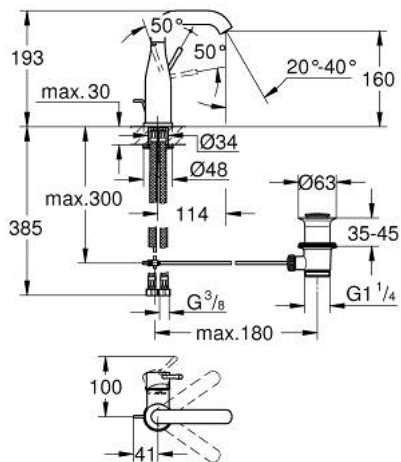

## 23 462 DC1 ESSENCE SINGLE-LEVER BASIN MIXER 1/2" M-SIZE

### PRODUCT DESCRIPTION

- Colour: supersteel
- Single hole installation
- Metal lever
- GROHE SilkMove 28 mm ceramic cartridge
- With temperature limiter
- GROHE LongLife finish
- GROHE EcoJoy mousseur 5.7 l/min
- GROHE AquaGuide adjustable mousseur
- GROHE FastFixation Plus installation system
- Swivel tubular spout with mousseur and stop limiter
- Pop-up waste set 1 1/4"
- Flexible connection hoses
- min. recommended pressure 1.0 bar

### SPARE PARTS, February 2022 – now

- 1: Lever (Spare part-nr. 46919DC0)
  - 2: Cartridge (Spare part-nr. 46580000)
  - 3: screw ring (Spare part-nr. 48591000)
  - 4: Tubular spout (Spare part-nr. 13373DC0)
  - 4.1: Flow control (Spare part-nr. 48270000)
  - 4.2: Sealing washer (Spare part-nr. 0128500M)
  - 4.3: Safety ring (Spare part-nr. 4826600M)
  - 5: Pop-up rod (Spare part-nr. 46739EN0)
  - 6: Escutcheon (Spare part-nr. 48603DC0)
  - 7: Shank mounting kit (Spare part-nr. 46645000)
  - 8: 1 1/4" waste set (Spare part-nr. 28910DC0)
  - 8.1: Plug (Spare part-nr. 07182DC0)
  - 8.2: Eccentric rod (Spare part-nr. 07052000)
  - 9: Connection hose (Spare part-nr. 46255000)
  - 10: Mounting wrench (Spare part-nr. 19017000)\*
  - 11: Eccentric rod (Spare part-nr. 07341000)\*
- \* Optional accessories