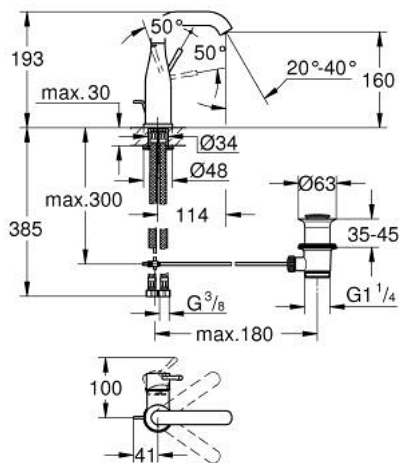

23 462 DA1 **ESSENCE SINGLE-LEVER BASIN MIXER 1/2"**
M-SIZE

PRODUCT DESCRIPTION

- Colour: Warm sunset
- Single hole installation
- Metal lever
- GROHE SilkMove 28 mm ceramic cartridge
- With temperature limiter
- GROHE LongLife finish
- GROHE EcoJoy - less water, perfect flow
- maximum flow rate (at 3 bar): 5.7 l/min
- GROHE AquaGuide adjustable mousseur
- GROHE FastFixation Plus installation system
- Swivel tubular spout with mousseur and stop limiter
- Pop-up waste set 1 1/4"
- Flexible connection hoses
- min. recommended pressure 1.0 bar

23 462 DA1 ESSENCE SINGLE-LEVER BASIN MIXER 1/2" M-SIZE

SPARE PARTS, February 2022 – now

- 1: Lever (Spare part-nr. 46919DA0)
 - 2: Cartridge (Spare part-nr. 46580000)
 - 3: screw ring (Spare part-nr. 48591000)
 - 4: Tubular spout (Spare part-nr. 13373DA0)
 - 4.1: Flow control (Spare part-nr. 48270000)
 - 4.2: Sealing washer (Spare part-nr. 0128500M)
 - 4.3: Safety ring (Spare part-nr. 4826600M)
 - 5: lift rod (Spare part-nr. 46739DA0)
 - 6: Escutcheon (Spare part-nr. 48603DA0)
 - 7: Shank mounting kit (Spare part-nr. 46645000)
 - 8: 1 1/4" waste set (Spare part-nr. 28910DA0)
 - 8.1: Plug (Spare part-nr. 07182DA0)
 - 8.2: Eccentric rod (Spare part-nr. 07052000)
 - 9: Connection hose (Spare part-nr. 46255000)
 - 10: Mounting wrench (Spare part-nr. 19017000)*
 - 11: Eccentric rod (Spare part-nr. 07341000)*
- * Optional accessories