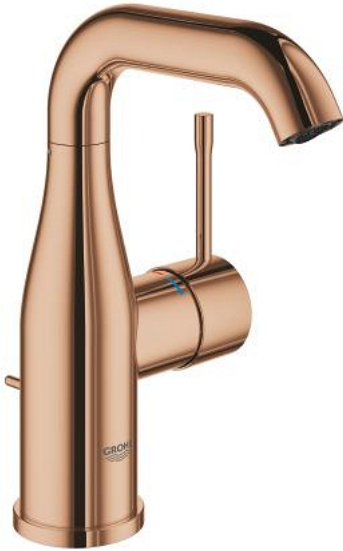

23 462 DA1 **ESSENCE SINGLE-LEVER BASIN MIXER 1/2"**
M-SIZE

PRODUCT DESCRIPTION

- Colour: Warm sunset
- Single hole installation
- Metal lever
- GROHE SilkMove 28 mm ceramic cartridge
- With temperature limiter
- GROHE LongLife finish
- GROHE EcoJoy - less water, perfect flow
- maximum flow rate (at 3 bar): 5.7 l/min
- GROHE AquaGuide adjustable mousseur
- GROHE FastFixation Plus installation system
- Swivel tubular spout with mousseur and stop limiter
- Pop-up waste set 1 1/4"
- Flexible connection hoses
- min. recommended pressure 1.0 bar

23 462 DA1 ESSENCE SINGLE-LEVER BASIN MIXER 1/2" M-SIZE

SPARE PARTS, February 2022 – now

- 1: Lever (Spare part-nr. 46919DA0)
 - 2: Cartridge (Spare part-nr. 46580000)
 - 3: screw ring (Spare part-nr. 48591000)
 - 4: Tubular spout (Spare part-nr. 13373DA0)
 - 4.1: Flow control (Spare part-nr. 48270000)
 - 4.2: Sealing washer (Spare part-nr. 0128500M)
 - 4.3: Safety ring (Spare part-nr. 4826600M)
 - 5: lift rod (Spare part-nr. 46739DA0)
 - 6: Escutcheon (Spare part-nr. 48603DA0)
 - 7: Shank mounting kit (Spare part-nr. 46645000)
 - 8: 1 1/4" waste set (Spare part-nr. 28910DA0)
 - 8.1: Plug (Spare part-nr. 07182DA0)
 - 8.2: Eccentric rod (Spare part-nr. 07052000)
 - 9: Connection hose (Spare part-nr. 46255000)
 - 10: Mounting wrench (Spare part-nr. 19017000)*
 - 11: Eccentric rod (Spare part-nr. 07341000)*
- * Optional accessories