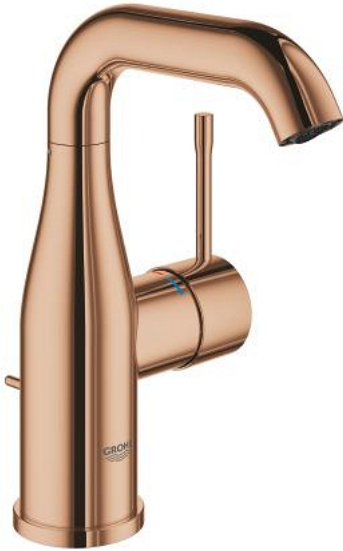

23 462 DA1 ESSENCE SINGLE-LEVER BASIN MIXER 1/2" M-SIZE

PRODUCT DESCRIPTION

- Colour: Warm sunset
- Single hole installation
- Metal lever
- GROHE SilkMove 28 mm ceramic cartridge
- With temperature limiter
- GROHE LongLife finish
- GROHE EcoJoy mousseur 5.7 l/min
- GROHE AquaGuide adjustable mousseur
- GROHE FastFixation Plus installation system
- Swivel tubular spout with mousseur and stop limiter
- Pop-up waste set 1 1/4"
- Flexible connection hoses
- min. recommended pressure 1.0 bar

23 462 DA1 ESSENCE SINGLE-LEVER BASIN MIXER 1/2" M-SIZE

SPARE PARTS, February 2022 – now

- 1: Lever (Spare part-nr. 46919DA0)
 - 2: Cartridge (Spare part-nr. 46580000)
 - 3: screw ring (Spare part-nr. 48591000)
 - 4: Tubular spout (Spare part-nr. 13373DA0)
 - 4.1: Flow control (Spare part-nr. 48270000)
 - 4.2: Sealing washer (Spare part-nr. 0128500M)
 - 4.3: Safety ring (Spare part-nr. 4826600M)
 - 5: lift rod (Spare part-nr. 46739DA0)
 - 6: Escutcheon (Spare part-nr. 48603DA0)
 - 7: Shank mounting kit (Spare part-nr. 46645000)
 - 8: 1 1/4" waste set (Spare part-nr. 28910DA0)
 - 8.1: Plug (Spare part-nr. 07182DA0)
 - 8.2: Eccentric rod (Spare part-nr. 07052000)
 - 9: Connection hose (Spare part-nr. 46255000)
 - 10: Mounting wrench (Spare part-nr. 19017000)*
 - 11: Eccentric rod (Spare part-nr. 07341000)*
- * Optional accessories