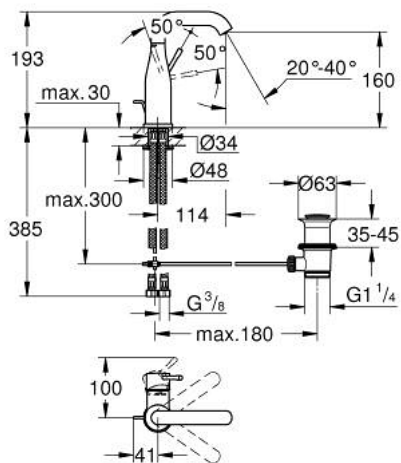

23 462 DA1 ESSENCE SINGLE-LEVER BASIN MIXER 1/2" M-SIZE

PRODUCT DESCRIPTION

- Colour: Warm sunset
- Single hole installation
- Metal lever
- GROHE SilkMove 28 mm ceramic cartridge
- With temperature limiter
- GROHE LongLife finish
- GROHE EcoJoy mousseur 5.7 l/min
- GROHE AquaGuide adjustable mousseur
- GROHE FastFixation Plus installation system
- Swivel tubular spout with mousseur and stop limiter
- Pop-up waste set 1 1/4"
- Flexible connection hoses
- min. recommended pressure 1.0 bar

23 462 DA1 ESSENCE SINGLE-LEVER BASIN MIXER 1/2" M-SIZE

SPARE PARTS, February 2022 – now

- 1: Lever (Spare part-nr. 46919DA0)
 - 2: Cartridge (Spare part-nr. 46580000)
 - 3: screw ring (Spare part-nr. 48591000)
 - 4: Tubular spout (Spare part-nr. 13373DA0)
 - 4.1: Flow control (Spare part-nr. 48270000)
 - 4.2: Sealing washer (Spare part-nr. 0128500M)
 - 4.3: Safety ring (Spare part-nr. 4826600M)
 - 5: lift rod (Spare part-nr. 46739DA0)
 - 6: Escutcheon (Spare part-nr. 48603DA0)
 - 7: Shank mounting kit (Spare part-nr. 46645000)
 - 8: 1 1/4" waste set (Spare part-nr. 28910DA0)
 - 8.1: Plug (Spare part-nr. 07182DA0)
 - 8.2: Eccentric rod (Spare part-nr. 07052000)
 - 9: Connection hose (Spare part-nr. 46255000)
 - 10: Mounting wrench (Spare part-nr. 19017000)*
 - 11: Eccentric rod (Spare part-nr. 07341000)*
- * Optional accessories