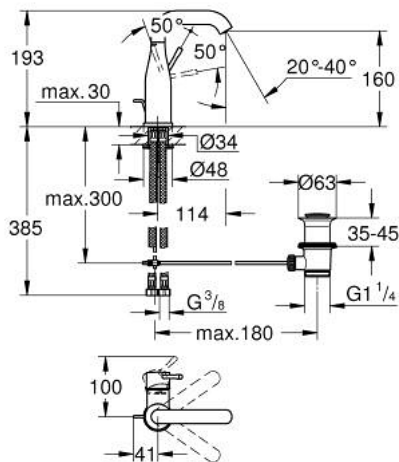

23 462 AL1 ESSENCE SINGLE-LEVER BASIN MIXER 1/2" M-SIZE

PRODUCT DESCRIPTION

- Colour: Brushed hard graphite
- Single hole installation
- Metal lever
- GROHE SilkMove 28 mm ceramic cartridge
- With temperature limiter
- GROHE LongLife finish
- GROHE EcoJoy mousseur 5.7 l/min
- GROHE AquaGuide adjustable mousseur
- GROHE FastFixation Plus installation system
- Swivel tubular spout with mousseur and stop limiter
- Pop-up waste set 1 1/4"
- Flexible connection hoses
- min. recommended pressure 1.0 bar

23 462 AL1 **ESSENCE SINGLE-LEVER BASIN MIXER 1/2"**
M-SIZE

SPARE PARTS, February 2022 – now

- 1: Lever (Spare part-nr. 46919AL0)
 - 2: Cartridge (Spare part-nr. 46580000)
 - 3: screw ring (Spare part-nr. 48591000)
 - 4: Tubular spout (Spare part-nr. 13373AL0)
 - 4.1: Flow control (Spare part-nr. 48270000)
 - 4.2: Sealing washer (Spare part-nr. 0128500M)
 - 4.3: Safety ring (Spare part-nr. 4826600M)
 - 5: Pop-up rod (Spare part-nr. 46739AL0)
 - 6: Escutcheon (Spare part-nr. 48603AL0)
 - 7: Shank mounting kit (Spare part-nr. 46645000)
 - 8: 1 1/4" waste set (Spare part-nr. 28910AL0)
 - 8.1: Plug (Spare part-nr. 07182AL0)
 - 8.2: Eccentric rod (Spare part-nr. 07052000)
 - 9: Connection hose (Spare part-nr. 46255000)
 - 10: Mounting wrench (Spare part-nr. 19017000)*
 - 11: Eccentric rod (Spare part-nr. 07341000)*
- * Optional accessories