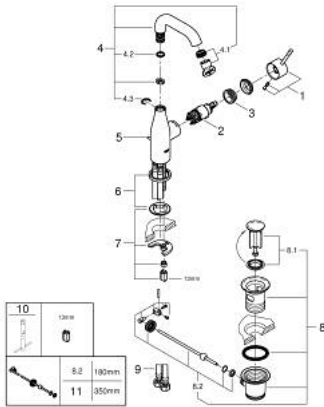

23 462 AL1 ESSENCE SINGLE-LEVER BASIN MIXER 1/2" M-SIZE

PRODUCT DESCRIPTION

- Colour: Brushed hard graphite
- Single hole installation
- Metal lever
- GROHE SilkMove 28 mm ceramic cartridge
- With temperature limiter
- GROHE LongLife finish
- GROHE EcoJoy - less water, perfect flow
- maximum flow rate (at 3 bar): 5.7 l/min
- GROHE AquaGuide adjustable mousseur
- GROHE FastFixation Plus installation system
- Swivel tubular spout with mousseur and stop limiter
- Pop-up waste set 1 1/4"
- Flexible connection hoses
- min. recommended pressure 1.0 bar

23 462 AL1 ESSENCE SINGLE-LEVER BASIN MIXER 1/2"
M-SIZE

SPARE PARTS, February 2022 – now

- 1: Lever (Spare part-nr. 46919AL0)
 - 2: Cartridge (Spare part-nr. 46580000)
 - 3: screw ring (Spare part-nr. 48591000)
 - 4: Tubular spout (Spare part-nr. 13373AL0)
 - 4.1: Flow control (Spare part-nr. 48270000)
 - 4.2: Sealing washer (Spare part-nr. 0128500M)
 - 4.3: Safety ring (Spare part-nr. 4826600M)
 - 5: Pop-up rod (Spare part-nr. 46739AL0)
 - 6: Escutcheon (Spare part-nr. 48603AL0)
 - 7: Shank mounting kit (Spare part-nr. 46645000)
 - 8: 1 1/4" waste set (Spare part-nr. 28910AL0)
 - 8.1: Plug (Spare part-nr. 07182AL0)
 - 8.2: Eccentric rod (Spare part-nr. 07052000)
 - 9: Connection hose (Spare part-nr. 46255000)
 - 10: Mounting wrench (Spare part-nr. 19017000)*
 - 11: Eccentric rod (Spare part-nr. 07341000)*
- * Optional accessories