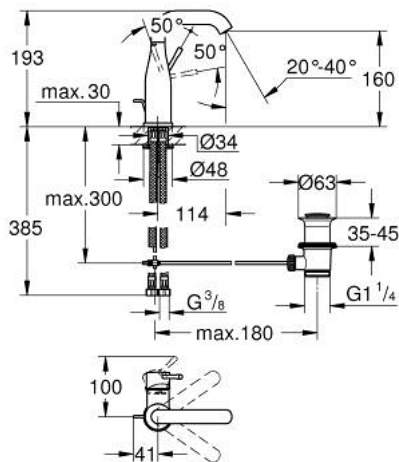

23 462 AL1 ESSENCE SINGLE-LEVER BASIN MIXER 1/2" M-SIZE

PRODUCT DESCRIPTION

- Colour: Brushed hard graphite
- Single hole installation
- Metal lever
- GROHE SilkMove 28 mm ceramic cartridge
- With temperature limiter
- GROHE LongLife finish
- GROHE EcoJoy - less water, perfect flow
- maximum flow rate (at 3 bar): 5.7 l/min
- GROHE AquaGuide adjustable mousseur
- GROHE FastFixation Plus installation system
- Swivel tubular spout with mousseur and stop limiter
- Pop-up waste set 1 1/4"
- Flexible connection hoses
- min. recommended pressure 1.0 bar

23 462 AL1 ESSENCE SINGLE-LEVER BASIN MIXER 1/2"
M-SIZE

SPARE PARTS, February 2022 – now

- 1: Lever (Spare part-nr. 46919AL0)
 - 2: Cartridge (Spare part-nr. 46580000)
 - 3: screw ring (Spare part-nr. 48591000)
 - 4: Tubular spout (Spare part-nr. 13373AL0)
 - 4.1: Flow control (Spare part-nr. 48270000)
 - 4.2: Sealing washer (Spare part-nr. 0128500M)
 - 4.3: Safety ring (Spare part-nr. 4826600M)
 - 5: Pop-up rod (Spare part-nr. 46739AL0)
 - 6: Escutcheon (Spare part-nr. 48603AL0)
 - 7: Shank mounting kit (Spare part-nr. 46645000)
 - 8: 1 1/4" waste set (Spare part-nr. 28910AL0)
 - 8.1: Plug (Spare part-nr. 07182AL0)
 - 8.2: Eccentric rod (Spare part-nr. 07052000)
 - 9: Connection hose (Spare part-nr. 46255000)
 - 10: Mounting wrench (Spare part-nr. 19017000)*
 - 11: Eccentric rod (Spare part-nr. 07341000)*
- * Optional accessories