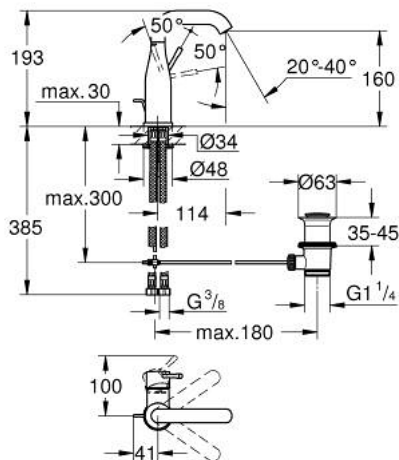

23 462 A01 ESSENCE SINGLE-LEVER BASIN MIXER 1/2" M-SIZE

PRODUCT DESCRIPTION

- Colour: Hard graphite
- Single hole installation
- Metal lever
- GROHE SilkMove 28 mm ceramic cartridge
- With temperature limiter
- GROHE LongLife finish
- GROHE EcoJoy - less water, perfect flow
- maximum flow rate (at 3 bar): 5.7 l/min
- GROHE AquaGuide adjustable mousseur
- GROHE FastFixation Plus installation system
- Swivel tubular spout with mousseur and stop limiter
- Pop-up waste set 1 1/4"
- Flexible connection hoses
- min. recommended pressure 1.0 bar

23 462 A01 **ESSENCE SINGLE-LEVER BASIN MIXER 1/2"**
M-SIZE

SPARE PARTS, February 2022 – now

- 1: Lever (Spare part-nr. 46919A00)
 - 2: Cartridge (Spare part-nr. 46580000)
 - 3: screw ring (Spare part-nr. 48591000)
 - 4: Tubular spout (Spare part-nr. 13373A00)
 - 4.1: Flow control (Spare part-nr. 48270000)
 - 4.2: Sealing washer (Spare part-nr. 0128500M)
 - 4.3: Safety ring (Spare part-nr. 4826600M)
 - 5: Pop-up rod (Spare part-nr. 46739A00)
 - 6: Escutcheon (Spare part-nr. 48603A00)
 - 7: Shank mounting kit (Spare part-nr. 46645000)
 - 8: 1 1/4" waste set (Spare part-nr. 28910A00)
 - 8.1: Plug (Spare part-nr. 07182A00)
 - 8.2: Eccentric rod (Spare part-nr. 07052000)
 - 9: Connection hose (Spare part-nr. 46255000)
 - 10: Mounting wrench (Spare part-nr. 19017000)*
 - 11: Eccentric rod (Spare part-nr. 07341000)*
- * Optional accessories