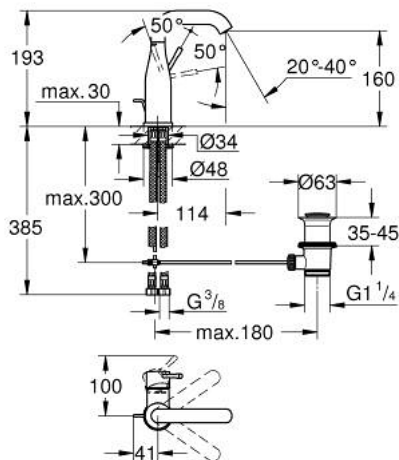

## 23 462 A01 ESSENCE SINGLE-LEVER BASIN MIXER 1/2" M-SIZE

### PRODUCT DESCRIPTION

- Colour: Hard graphite
- Single hole installation
- Metal lever
- GROHE SilkMove 28 mm ceramic cartridge
- With temperature limiter
- GROHE LongLife finish
- GROHE EcoJoy mousseur 5.7 l/min
- GROHE AquaGuide adjustable mousseur
- GROHE FastFixation Plus installation system
- Swivel tubular spout with mousseur and stop limiter
- Pop-up waste set 1 1/4"
- Flexible connection hoses
- min. recommended pressure 1.0 bar

### SPARE PARTS, February 2022 – now

- 1: Lever (Spare part-nr. 46919A00)
  - 2: Cartridge (Spare part-nr. 46580000)
  - 3: screw ring (Spare part-nr. 48591000)
  - 4: Tubular spout (Spare part-nr. 13373A00)
  - 4.1: Flow control (Spare part-nr. 48270000)
  - 4.2: Sealing washer (Spare part-nr. 0128500M)
  - 4.3: Safety ring (Spare part-nr. 4826600M)
  - 5: Pop-up rod (Spare part-nr. 46739A00)
  - 6: Escutcheon (Spare part-nr. 48603A00)
  - 7: Shank mounting kit (Spare part-nr. 46645000)
  - 8: 1 1/4" waste set (Spare part-nr. 28910A00)
  - 8.1: Plug (Spare part-nr. 07182A00)
  - 8.2: Eccentric rod (Spare part-nr. 07052000)
  - 9: Connection hose (Spare part-nr. 46255000)
  - 10: Mounting wrench (Spare part-nr. 19017000)\*
  - 11: Eccentric rod (Spare part-nr. 07341000)\*
- \* Optional accessories