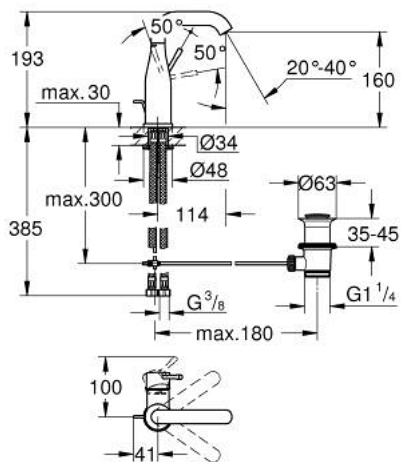

23 462 001 **ESSENCE SINGLE-LEVER BASIN MIXER 1/2"**
M-SIZE

PRODUCT DESCRIPTION

- Colour: chrome
- Single hole installation
- Metal lever
- GROHE SilkMove 28 mm ceramic cartridge
- With temperature limiter
- GROHE LongLife finish
- GROHE EcoJoy mousseur 5.7 l/min
- GROHE AquaGuide adjustable mousseur
- GROHE FastFixation Plus installation system
- Swivel tubular spout with mousseur and stop limiter
- Pop-up waste set 1 1/4"
- Flexible connection hoses
- min. recommended pressure 1.0 bar

23 462 001 **ESSENCE SINGLE-LEVER BASIN MIXER 1/2"**
M-SIZE

SPARE PARTS, February 2022 – now

- 1: Lever (Spare part-nr. 46919000)
 - 2: Cartridge (Spare part-nr. 46580000)
 - 3: screw ring (Spare part-nr. 48591000)
 - 4: Tubular spout (Spare part-nr. 13373000)
 - 4.1: Flow control (Spare part-nr. 48270000)
 - 4.2: Sealing washer (Spare part-nr. 0128500M)
 - 4.3: Safety ring (Spare part-nr. 4826600M)
 - 5: Pop-up rod (Spare part-nr. 46739000)
 - 6: Escutcheon (Spare part-nr. 48603000)
 - 7: Shank mounting kit (Spare part-nr. 46645000)
 - 8: 1 1/4" waste set (Spare part-nr. 28910000)
 - 8.1: Plug (Spare part-nr. 07182000)
 - 8.2: Eccentric rod (Spare part-nr. 07052000)
 - 9: Connection hose (Spare part-nr. 46255000)
 - 10: Mounting wrench (Spare part-nr. 19017000)*
 - 11: Eccentric rod (Spare part-nr. 07341000)*
- * Optional accessories