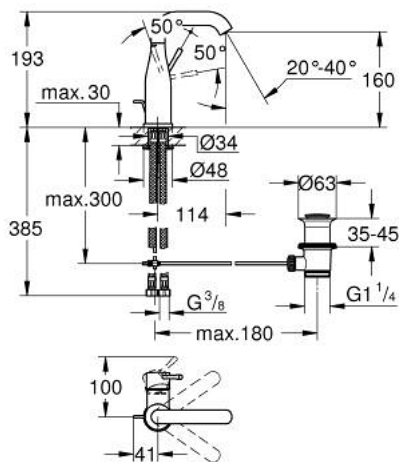

23 462 001 **ESSENCE SINGLE-LEVER BASIN MIXER 1/2"**  
**M-SIZE**

**PRODUCT DESCRIPTION**

- Colour: chrome
- Single hole installation
- Metal lever
- GROHE SilkMove 28 mm ceramic cartridge
- With temperature limiter
- GROHE LongLife finish
- GROHE EcoJoy - less water, perfect flow
- maximum flow rate (at 3 bar): 5.7 l/min
- GROHE AquaGuide adjustable mousseur
- GROHE FastFixation Plus installation system
- Swivel tubular spout with mousseur and stop limiter
- Pop-up waste set 1 1/4"
- Flexible connection hoses
- min. recommended pressure 1.0 bar

23 462 001 **ESSENCE SINGLE-LEVER BASIN MIXER 1/2"**  
**M-SIZE**

**SPARE PARTS**, February 2022 – now

- 1: Lever (Spare part-nr. 46919000)
  - 2: Cartridge (Spare part-nr. 46580000)
  - 3: screw ring (Spare part-nr. 48591000)
  - 4: Tubular spout (Spare part-nr. 13373000)
  - 4.1: Flow control (Spare part-nr. 48270000)
  - 4.2: Sealing washer (Spare part-nr. 0128500M)
  - 4.3: Safety ring (Spare part-nr. 4826600M)
  - 5: Pop-up rod (Spare part-nr. 46739000)
  - 6: Escutcheon (Spare part-nr. 48603000)
  - 7: Shank mounting kit (Spare part-nr. 46645000)
  - 8: 1 1/4" waste set (Spare part-nr. 28910000)
  - 8.1: Plug (Spare part-nr. 07182000)
  - 8.2: Eccentric rod (Spare part-nr. 07052000)
  - 9: Connection hose (Spare part-nr. 46255000)
  - 10: Mounting wrench (Spare part-nr. 19017000)\*
  - 11: Eccentric rod (Spare part-nr. 07341000)\*
- \* Optional accessories