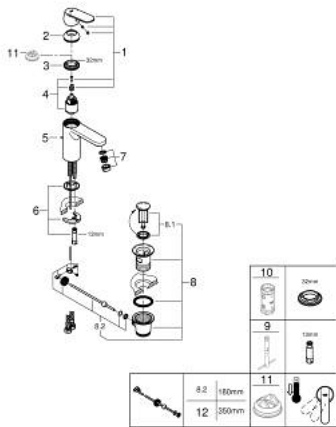

23 454 000 **GET SINGLE-LEVER BASIN MIXER 1/2"**  
**M-SIZE**

**PRODUCT DESCRIPTION**

- Colour: chrome
- Single hole installation
- Metal lever
- GROHE SilkMove 35 mm ceramic cartridge
- GROHE EcoJoy - less water, perfect flow
- maximum flow rate (at 3 bar): 5 l/min
- Adjustable flow rate limiter
- Adjustable minimum flow rate 2.5 l/min
- GROHE LongLife finish
- Pop-up waste set 1 1/4"
- Flexible connection hoses
- GROHE QuickTool included

23 454 000 **GET SINGLE-LEVER BASIN MIXER 1/2"**  
**M-SIZE**

**SPARE PARTS**, September 2013 – now

- 1: Lever (Spare part-nr. 46681000)
  - 2: Cap (Spare part-nr. 46492000)
  - 3: Screw coupling (Spare part-nr. 46460000)
  - 4: Cartridge (Spare part-nr. 46374000)
  - 5: Pop-up rod (Spare part-nr. 46739000)
  - 6: Shank mounting kit (Spare part-nr. 46671000)
  - 7: Flow control (Spare part-nr. 48159000)
  - 8: 1 1/4" waste set (Spare part-nr. 28910000)
  - 8.1: Plug (Spare part-nr. 07182000)
  - 8.2: Eccentric rod (Spare part-nr. 07052000)
  - 9: Mounting wrench (Spare part-nr. 19017000)\*
  - 10: Socket Spanner (Spare part-nr. 19332000)\*
  - 11: Temperature limiter (Spare part-nr. 46375000)\*
  - 12: Eccentric rod (Spare part-nr. 07341000)\*
- \* Optional accessories