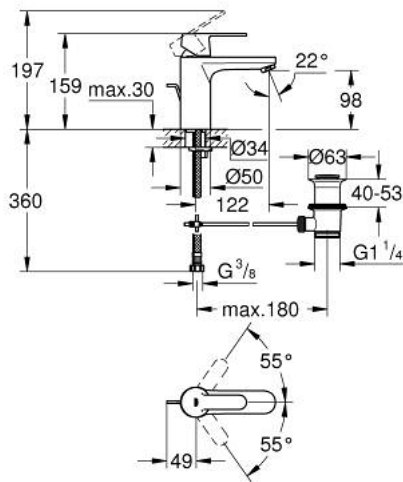

23 454 000 **GET SINGLE-LEVER BASIN MIXER 1/2"**  
**M-SIZE**

**PRODUCT DESCRIPTION**

- Colour: chrome
- Single hole installation
- Metal lever
- GROHE SilkMove 35 mm ceramic cartridge
- GROHE EcoJoy - less water, perfect flow
- maximum flow rate (at 3 bar): 5 l/min
- Adjustable flow rate limiter
- Adjustable minimum flow rate 2.5 l/min
- GROHE LongLife finish
- Pop-up waste set 1 1/4"
- Flexible connection hoses
- GROHE QuickTool included

23 454 000 **GET SINGLE-LEVER BASIN MIXER 1/2"**  
**M-SIZE**

**SPARE PARTS**, September 2013 – now

- 1: Lever (Spare part-nr. 46681000)
  - 2: Cap (Spare part-nr. 46492000)
  - 3: Screw coupling (Spare part-nr. 46460000)
  - 4: Cartridge (Spare part-nr. 46374000)
  - 5: Pop-up rod (Spare part-nr. 46739000)
  - 6: Shank mounting kit (Spare part-nr. 46671000)
  - 7: Flow control (Spare part-nr. 48159000)
  - 8: 1 1/4" waste set (Spare part-nr. 28910000)
  - 8.1: Plug (Spare part-nr. 07182000)
  - 8.2: Eccentric rod (Spare part-nr. 07052000)
  - 9: Mounting wrench (Spare part-nr. 19017000)\*
  - 10: Socket Spanner (Spare part-nr. 19332000)\*
  - 11: Temperature limiter (Spare part-nr. 46375000)\*
  - 12: Eccentric rod (Spare part-nr. 07341000)\*
- \* Optional accessories