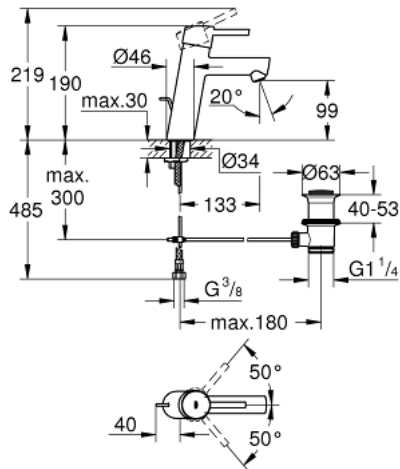

23 450 001 **CONCETTO SINGLE-LEVER BASIN MIXER 1/2"**
M-SIZE

PRODUCT DESCRIPTION

- Colour: chrome
- Single hole installation
- Metal lever
- GROHE SilkMove 28 mm ceramic cartridge
- With temperature limiter
- GROHE LongLife finish
- GROHE EcoJoy - less water, perfect flow
- maximum flow rate (at 3 bar): 5 l/min
- SpeedClean mousseur
- GROHE FastFixation rapid installation system
- Pop-up waste set 1 1/4"
- Flexible connection hoses
- min. recommended pressure 1.0 bar

23 450 001 **CONCETTO SINGLE-LEVER BASIN MIXER 1/2"**
M-SIZE

SPARE PARTS, September 2013 – now

- 1: Lever (Spare part-nr. 46753000)
- 2: Fitting ring (Spare part-nr. 46715000)
- 3: Cartridge (Spare part-nr. 46580000)
- 4: Flow control (Spare part-nr. 06574000)
- 5: Pop-up rod (Spare part-nr. 46739000)
- 6: Shank mounting kit (Spare part-nr. 46249000)
- 7: 1 1/4" waste set (Spare part-nr. 28910000)
- 7.1: Plug (Spare part-nr. 07182000)
- 7.2: Eccentric rod (Spare part-nr. 07052000)
- 8: Mounting wrench (Spare part-nr. 19017000)*
- 9: Eccentric rod (Spare part-nr. 07341000)*
- 10: Base plate (Spare part-nr. 48165000)*