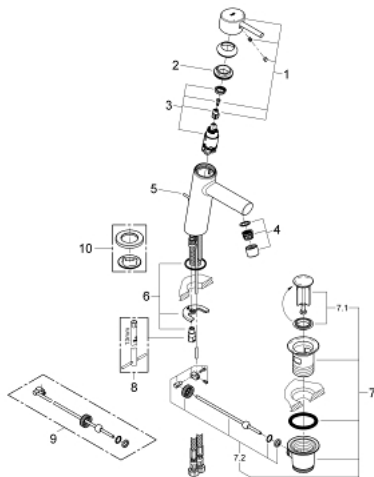

23 450 001 **CONCETTO SINGLE-LEVER BASIN MIXER 1/2"**
M-SIZE

PRODUCT DESCRIPTION

- Colour: chrome
- Single hole installation
- Metal lever
- GROHE SilkMove 28 mm ceramic cartridge
- With temperature limiter
- GROHE LongLife finish
- GROHE EcoJoy - less water, perfect flow
- maximum flow rate (at 3 bar): 5 l/min
- SpeedClean mousseur
- GROHE FastFixation rapid installation system
- Pop-up waste set 1 1/4"
- Flexible connection hoses
- min. recommended pressure 1.0 bar

23 450 001 **CONCETTO SINGLE-LEVER BASIN MIXER 1/2"**
M-SIZE

SPARE PARTS, September 2013 – now

- 1: Lever (Spare part-nr. 46753000)
- 2: Fitting ring (Spare part-nr. 46715000)
- 3: Cartridge (Spare part-nr. 46580000)
- 4: Flow control (Spare part-nr. 06574000)
- 5: Pop-up rod (Spare part-nr. 46739000)
- 6: Shank mounting kit (Spare part-nr. 46249000)
- 7: 1 1/4" waste set (Spare part-nr. 28910000)
- 7.1: Plug (Spare part-nr. 07182000)
- 7.2: Eccentric rod (Spare part-nr. 07052000)
- 8: Mounting wrench (Spare part-nr. 19017000)*
- 9: Eccentric rod (Spare part-nr. 07341000)*
- 10: Base plate (Spare part-nr. 48165000)*