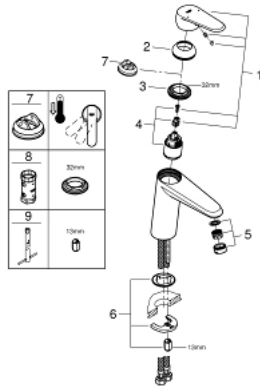

23 449 002 **EURODISC COSMOPOLITAN SINGLE-LEVER BASIN MIXER 1/2"**  
**M-SIZE**

**PRODUCT DESCRIPTION**

- Colour: chrome
- Single hole installation
- Metal lever
- GROHE SilkMove 35 mm ceramic cartridge
- Adjustable flow rate limiter
- Adjustable minimum flow rate 2.5 l/min
- GROHE LongLife finish
- GROHE EcoJoy - less water, perfect flow
- maximum flow rate (at 3 bar): 5 l/min
- GROHE FastFixation rapid installation system
- Smooth body
- Flexible connection hoses
- min. recommended pressure 1.0 bar

23 449 002 **EURODISC COSMOPOLITAN SINGLE-LEVER BASIN MIXER 1/2"**  
**M-SIZE**

**SPARE PARTS**, September 2013 – now

- 1: Lever (Spare part-nr. 46738000)
- 2: Cap (Spare part-nr. 46492000)
- 3: Screw coupling (Spare part-nr. 46460000)
- 4: Cartridge (Spare part-nr. 46374000)
- 5: Flow control (Spare part-nr. 48159000)
- 6: Shank mounting kit (Spare part-nr. 46645000)
- 7: Temperature limiter (Spare part-nr. 46375000)\*
- 8: Socket spanner (Spare part-nr. 19332000)\*
- 9: Mounting wrench (Spare part-nr. 19017000)\*
- \* Optional accessories