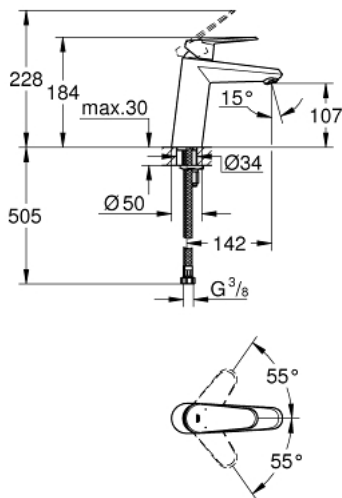

23 449 002 **EURODISC COSMOPOLITAN SINGLE-LEVER BASIN MIXER 1/2"**  
**M-SIZE**

**PRODUCT DESCRIPTION**

- Colour: chrome
- Single hole installation
- Metal lever
- GROHE SilkMove 35 mm ceramic cartridge
- Adjustable flow rate limiter
- Adjustable minimum flow rate 2.5 l/min
- GROHE LongLife finish
- GROHE EcoJoy - less water, perfect flow
- maximum flow rate (at 3 bar): 5 l/min
- GROHE FastFixation rapid installation system
- Smooth body
- Flexible connection hoses
- min. recommended pressure 1.0 bar

23 449 002 **EURODISC COSMOPOLITAN SINGLE-LEVER BASIN MIXER 1/2"**  
**M-SIZE**

**SPARE PARTS**, September 2013 – now

- 1: Lever (Spare part-nr. 46738000)
- 2: Cap (Spare part-nr. 46492000)
- 3: Screw coupling (Spare part-nr. 46460000)
- 4: Cartridge (Spare part-nr. 46374000)
- 5: Flow control (Spare part-nr. 48159000)
- 6: Shank mounting kit (Spare part-nr. 46645000)
- 7: Temperature limiter (Spare part-nr. 46375000)\*
- 8: Socket spanner (Spare part-nr. 19332000)\*
- 9: Mounting wrench (Spare part-nr. 19017000)\*
- \* Optional accessories