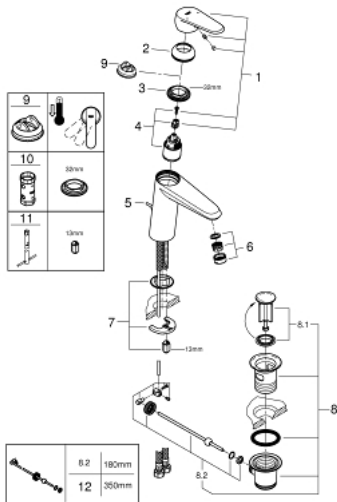

23 448 002 EURODISC COSMOPOLITAN SINGLE-LEVER BASIN MIXER 1/2" M-SIZE

PRODUCT DESCRIPTION

- Colour: chrome
- Single hole installation
- Metal lever
- GROHE SilkMove 35 mm ceramic cartridge
- Adjustable flow rate limiter
- Adjustable minimum flow rate 2.5 l/min
- GROHE LongLife finish
- GROHE EcoJoy - less water, perfect flow
- maximum flow rate (at 3 bar): 5 l/min
- GROHE FastFixation Plus installation system
- Pop-up waste set 1 1/4"
- Flexible connection hoses
- min. recommended pressure 1.0 bar

23 448 002 **EURODISC COSMOPOLITAN SINGLE-LEVER BASIN MIXER 1/2"**
M-SIZE

SPARE PARTS, September 2013 – now

- 1: Lever (Spare part-nr. 46738000)
 - 2: Cap (Spare part-nr. 46492000)
 - 3: Screw coupling (Spare part-nr. 46460000)
 - 4: Cartridge (Spare part-nr. 46374000)
 - 5: Pop-up rod (Spare part-nr. 46739000)
 - 6: Flow control (Spare part-nr. 48159000)
 - 7: Shank mounting kit (Spare part-nr. 46645000)
 - 8: 1 1/4" waste set (Spare part-nr. 28910000)
 - 8.1: Plug (Spare part-nr. 07182000)
 - 8.2: Eccentric rod (Spare part-nr. 07052000)
 - 9: Temperature limiter (Spare part-nr. 46375000)*
 - 10: Socket Spanner (Spare part-nr. 19332000)*
 - 11: Mounting wrench (Spare part-nr. 19017000)*
 - 12: Eccentric rod (Spare part-nr. 07341000)*
- * Optional accessories