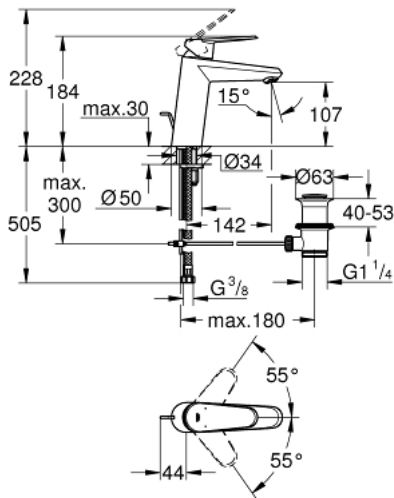

23 448 002 EURODISC COSMOPOLITAN SINGLE-LEVER BASIN MIXER 1/2" M-SIZE

PRODUCT DESCRIPTION

- Colour: chrome
- Single hole installation
- Metal lever
- GROHE SilkMove 35 mm ceramic cartridge
- Adjustable flow rate limiter
- Adjustable minimum flow rate 2.5 l/min
- GROHE LongLife finish
- GROHE EcoJoy - less water, perfect flow
- maximum flow rate (at 3 bar): 5 l/min
- GROHE FastFixation Plus installation system
- Pop-up waste set 1 1/4"
- Flexible connection hoses
- min. recommended pressure 1.0 bar

23 448 002 **EURODISC COSMOPOLITAN SINGLE-LEVER BASIN MIXER 1/2"**
M-SIZE

SPARE PARTS, September 2013 – now

- 1: Lever (Spare part-nr. 46738000)
 - 2: Cap (Spare part-nr. 46492000)
 - 3: Screw coupling (Spare part-nr. 46460000)
 - 4: Cartridge (Spare part-nr. 46374000)
 - 5: Pop-up rod (Spare part-nr. 46739000)
 - 6: Flow control (Spare part-nr. 48159000)
 - 7: Shank mounting kit (Spare part-nr. 46645000)
 - 8: 1 1/4" waste set (Spare part-nr. 28910000)
 - 8.1: Plug (Spare part-nr. 07182000)
 - 8.2: Eccentric rod (Spare part-nr. 07052000)
 - 9: Temperature limiter (Spare part-nr. 46375000)*
 - 10: Socket Spanner (Spare part-nr. 19332000)*
 - 11: Mounting wrench (Spare part-nr. 19017000)*
 - 12: Eccentric rod (Spare part-nr. 07341000)*
- * Optional accessories