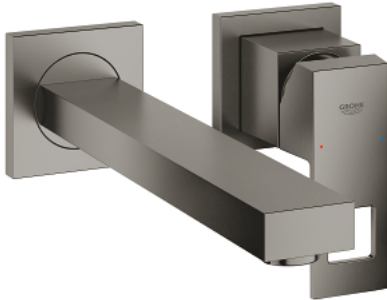

23 447 AL0 EUROCUBE TWO-HOLE BASIN MIXER M-SIZE

PRODUCT DESCRIPTION

- Colour: Brushed hard graphite
- Wall mounted
- for use with rough-in set 23 200
- Without concealed body
- with metal plate
- Metal lever
- GROHE LongLife finish
- GROHE AquaGuide adjustable mousseur 5.7 l/min
- Center distance 4 5/16" (110 mm)
- projection 231 mm

23 447 AL0 EUROCUBE TWO-HOLE BASIN MIXER M-SIZE

SPARE PARTS, March 2019 – now

1: Lever (Spare part-nr. 46802AL0)

2: Flow straightener (Spare part-nr. 64451AL0)

3: Extension for Volume Control (Spare part-nr. 46627000)*