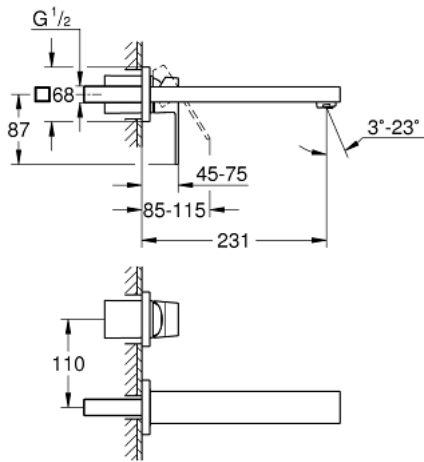

23 447 AL0 EUROCUBE TWO-HOLE BASIN MIXER M-SIZE

PRODUCT DESCRIPTION

- Colour: Brushed hard graphite
- Wall mounted
- for use with rough-in set 23 200
- Without concealed body
- with metal plate
- Metal lever
- GROHE LongLife finish
- GROHE AquaGuide adjustable mousseur 5.7 l/min
- Center distance 4 5/16" (110 mm)
- projection 231 mm

23 447 AL0 EUROCUBE TWO-HOLE BASIN MIXER M-SIZE

SPARE PARTS, March 2019 – now

1: Lever (Spare part-nr. 46802AL0)

2: Flow straightener (Spare part-nr. 64451AL0)

3: Extension for Volume Control (Spare part-nr. 46627000)*