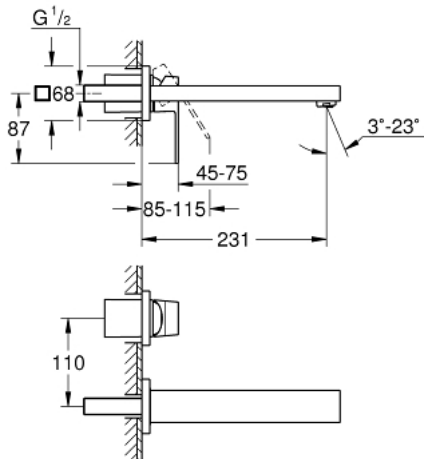

23 447 000 EUROCUBE TWO-HOLE BASIN MIXER M-SIZE

PRODUCT DESCRIPTION

- Colour: chrome
- Wall mounted
- for use with rough-in set 23 200
- Without concealed body
- with metal plate
- Metal lever
- GROHE LongLife finish
- GROHE AquaGuide adjustable mousseur 5.7 l/min
- Center distance 4 5/16" (110 mm)
- projection 231 mm

23 447 000 **EUROCUBE TWO-HOLE BASIN MIXER**
M-SIZE

SPARE PARTS, September 2013 – now

1: Lever (Spare part-nr. 46802000)

2: Flow straightener (Spare part-nr. 64451000)

3: Extension for Volume Control (Spare part-nr. 46627000)*