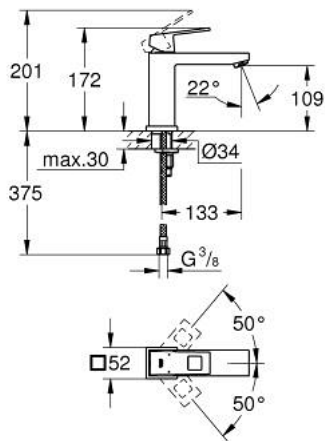

23 446 000 **EUROCUBE SINGLE-LEVER BASIN MIXER 1/2"**  
**M-SIZE**

**PRODUCT DESCRIPTION**

- Colour: chrome
- Single hole installation
- Metal lever
- GROHE SilkMove 28 mm ceramic cartridge
- With temperature limiter
- GROHE LongLife finish
- GROHE EcoJoy - less water, perfect flow
- maximum flow rate (at 3 bar): 5 l/min
- SpeedClean mousseur
- GROHE FastFixation Plus installation system
- Smooth body
- Flexible connection hoses
- min. recommended pressure 1.0 bar

23 446 000 **EUROCUBE SINGLE-LEVER BASIN MIXER 1/2"**  
**M-SIZE**

**SPARE PARTS**, September 2013 – now

- 1: Lever (Spare part-nr. 46786000)
  - 2: Fitting ring (Spare part-nr. 46715000)
  - 3: Cartridge (Spare part-nr. 46580000)
  - 4: Flow control (Spare part-nr. 48159000)
  - 5: Shank mounting kit (Spare part-nr. 46645000)
  - 6: Mounting wrench (Spare part-nr. 19017000)\*
- \* Optional accessories