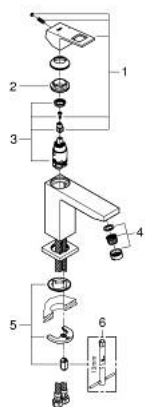

23 446 000 **EUROCUBE SINGLE-LEVER BASIN MIXER 1/2"**  
**M-SIZE**

**PRODUCT DESCRIPTION**

- Colour: chrome
- Single hole installation
- Metal lever
- GROHE SilkMove 28 mm ceramic cartridge
- With temperature limiter
- GROHE LongLife finish
- GROHE EcoJoy - less water, perfect flow
- maximum flow rate (at 3 bar): 5 l/min
- SpeedClean mousseur
- GROHE FastFixation Plus installation system
- Smooth body
- Flexible connection hoses
- min. recommended pressure 1.0 bar

23 446 000 **EUROCUBE SINGLE-LEVER BASIN MIXER 1/2"**  
**M-SIZE**

**SPARE PARTS**, September 2013 – now

- 1: Lever (Spare part-nr. 46786000)
  - 2: Fitting ring (Spare part-nr. 46715000)
  - 3: Cartridge (Spare part-nr. 46580000)
  - 4: Flow control (Spare part-nr. 48159000)
  - 5: Shank mounting kit (Spare part-nr. 46645000)
  - 6: Mounting wrench (Spare part-nr. 19017000)\*
- \* Optional accessories