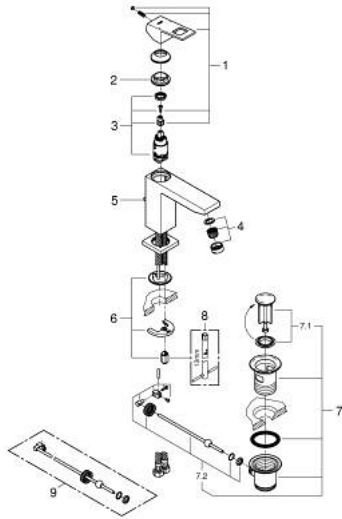

23 445 AL0 EUROCUBE SINGLE-LEVER BASIN MIXER 1/2" M-SIZE

PRODUCT DESCRIPTION

- Colour: Brushed hard graphite
- Single hole installation
- Metal lever
- GROHE SilkMove 28 mm ceramic cartridge
- With temperature limiter
- GROHE LongLife finish
- GROHE EcoJoy - less water, perfect flow
- maximum flow rate (at 3 bar): 5 l/min
- SpeedClean mousseur
- GROHE FastFixation Plus installation system
- Pop-up waste set 1 1/4"
- Flexible connection hoses
- min. recommended pressure 1.0 bar

23 445 AL0 EUROCUBE SINGLE-LEVER BASIN MIXER 1/2" M-SIZE

SPARE PARTS, March 2019 – now

- 1: Lever (Spare part-nr. 46786AL0)
 - 2: Fitting ring (Spare part-nr. 46715000)
 - 3: Cartridge (Spare part-nr. 46580000)
 - 4: Flow control (Spare part-nr. 48159AL0)
 - 5: Pop-up rod (Spare part-nr. 46787AL0)
 - 6: Shank mounting kit (Spare part-nr. 46645000)
 - 7: 1 1/4" waste set (Spare part-nr. 28910AL0)
 - 7.1: Plug (Spare part-nr. 07182AL0)
 - 7.2: Eccentric rod (Spare part-nr. 07052000)
 - 8: Mounting wrench (Spare part-nr. 19017000)*
 - 9: Eccentric rod (Spare part-nr. 07341000)*
- * Optional accessories