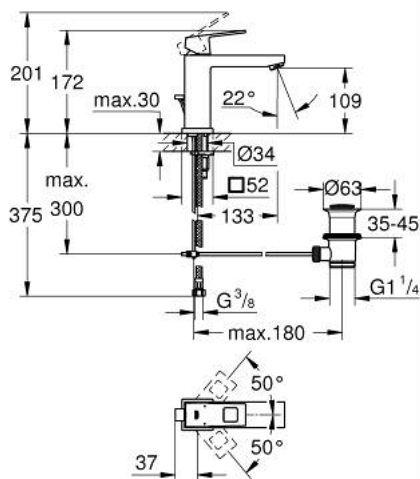

23 445 AL0 EUROCUBE SINGLE-LEVER BASIN MIXER 1/2" M-SIZE

PRODUCT DESCRIPTION

- Colour: Brushed hard graphite
- Single hole installation
- Metal lever
- GROHE SilkMove 28 mm ceramic cartridge
- With temperature limiter
- GROHE LongLife finish
- GROHE EcoJoy - less water, perfect flow
- maximum flow rate (at 3 bar): 5 l/min
- SpeedClean mousseur
- GROHE FastFixation Plus installation system
- Pop-up waste set 1 1/4"
- Flexible connection hoses
- min. recommended pressure 1.0 bar

23 445 AL0 EUROCUBE SINGLE-LEVER BASIN MIXER 1/2" M-SIZE

SPARE PARTS, March 2019 – now

- 1: Lever (Spare part-nr. 46786AL0)
 - 2: Fitting ring (Spare part-nr. 46715000)
 - 3: Cartridge (Spare part-nr. 46580000)
 - 4: Flow control (Spare part-nr. 48159AL0)
 - 5: Pop-up rod (Spare part-nr. 46787AL0)
 - 6: Shank mounting kit (Spare part-nr. 46645000)
 - 7: 1 1/4" waste set (Spare part-nr. 28910AL0)
 - 7.1: Plug (Spare part-nr. 07182AL0)
 - 7.2: Eccentric rod (Spare part-nr. 07052000)
 - 8: Mounting wrench (Spare part-nr. 19017000)*
 - 9: Eccentric rod (Spare part-nr. 07341000)*
- * Optional accessories