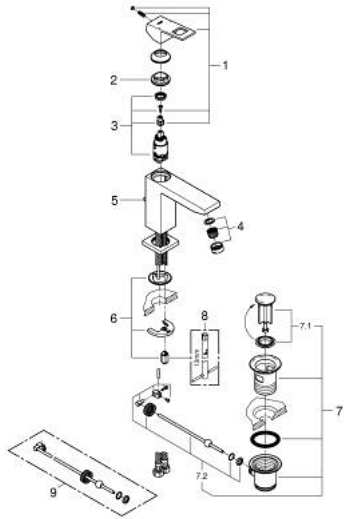

23 445 000 **EUROCUBE SINGLE-LEVER BASIN MIXER 1/2"**
M-SIZE

PRODUCT DESCRIPTION

- Colour: chrome
- Single hole installation
- Metal lever
- GROHE SilkMove 28 mm ceramic cartridge
- With temperature limiter
- GROHE LongLife finish
- GROHE EcoJoy - less water, perfect flow
- maximum flow rate (at 3 bar): 5 l/min
- SpeedClean mousseur
- GROHE FastFixation Plus installation system
- Pop-up waste set 1 1/4"
- Flexible connection hoses
- min. recommended pressure 1.0 bar

23 445 000 **EUROCUBE SINGLE-LEVER BASIN MIXER 1/2"**
M-SIZE

SPARE PARTS, September 2013 – now

- 1: Lever (Spare part-nr. 46786000)
 - 2: Fitting ring (Spare part-nr. 46715000)
 - 3: Cartridge (Spare part-nr. 46580000)
 - 4: Flow control (Spare part-nr. 48159000)
 - 5: Pop-up rod (Spare part-nr. 46787000)
 - 6: Shank mounting kit (Spare part-nr. 46645000)
 - 7: 1 1/4" waste set (Spare part-nr. 28910000)
 - 7.1: Plug (Spare part-nr. 07182000)
 - 7.2: Eccentric rod (Spare part-nr. 07052000)
 - 8: Mounting wrench (Spare part-nr. 19017000)*
 - 9: Eccentric rod (Spare part-nr. 07341000)*
- * Optional accessories