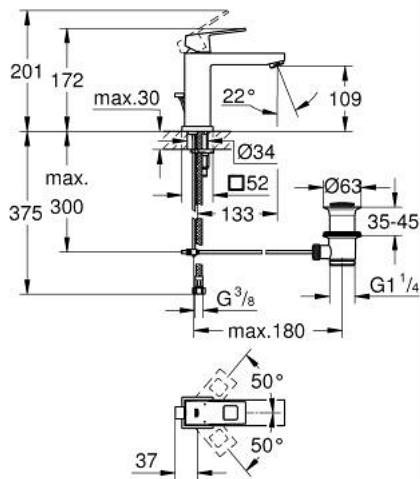

23 445 000 **EUROCUBE SINGLE-LEVER BASIN MIXER 1/2"**
M-SIZE

PRODUCT DESCRIPTION

- Colour: chrome
- Single hole installation
- Metal lever
- GROHE SilkMove 28 mm ceramic cartridge
- With temperature limiter
- GROHE LongLife finish
- GROHE EcoJoy - less water, perfect flow
- maximum flow rate (at 3 bar): 5 l/min
- SpeedClean mousseur
- GROHE FastFixation Plus installation system
- Pop-up waste set 1 1/4"
- Flexible connection hoses
- min. recommended pressure 1.0 bar

23 445 000 **EUROCUBE SINGLE-LEVER BASIN MIXER 1/2"**
M-SIZE

SPARE PARTS, September 2013 – now

- 1: Lever (Spare part-nr. 46786000)
 - 2: Fitting ring (Spare part-nr. 46715000)
 - 3: Cartridge (Spare part-nr. 46580000)
 - 4: Flow control (Spare part-nr. 48159000)
 - 5: Pop-up rod (Spare part-nr. 46787000)
 - 6: Shank mounting kit (Spare part-nr. 46645000)
 - 7: 1 1/4" waste set (Spare part-nr. 28910000)
 - 7.1: Plug (Spare part-nr. 07182000)
 - 7.2: Eccentric rod (Spare part-nr. 07052000)
 - 8: Mounting wrench (Spare part-nr. 19017000)*
 - 9: Eccentric rod (Spare part-nr. 07341000)*
- * Optional accessories