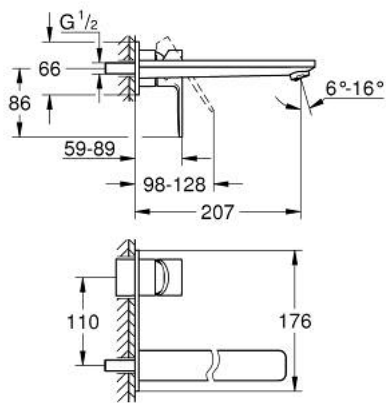

23 444 DC1 LINEARE TWO-HOLE BASIN MIXER L-SIZE

PRODUCT DESCRIPTION

- Colour: supersteel
- Wall mounted
- trim set for use with rough-in set 23 571 000 / 32 635 000
- Without concealed body
- Metal escutcheon
- Metal lever
- GROHE LongLife finish
- GROHE EcoJoy - less water, perfect flow
- maximum flow rate (at 3 bar): 5 l/min
- GROHE AquaGuide adjustable mousseur
- Center distance 4 5/16" (110 mm)
- projection 207 mm
- min. recommended pressure 1.0 bar

23 444 DC1 LINEARE TWO-HOLE BASIN MIXER L-SIZE

SPARE PARTS, September 2016 – now

1: Lever (Spare part-nr. 46982DC0)

2: Flow straightener (Spare part-nr. 46837DC0)

3: Extension for Volume Control (Spare part-nr. 46943000)*