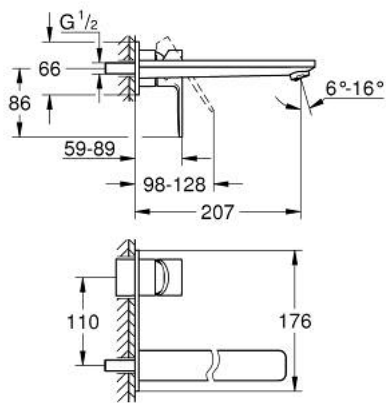

23 444 001 LINEARE TWO-HOLE BASIN MIXER L-SIZE

PRODUCT DESCRIPTION

- Colour: chrome
- Wall mounted
- trim set for use with rough-in set 23 571 000 / 32 635 000
- Without concealed body
- Metal escutcheon
- Metal lever
- GROHE LongLife finish
- GROHE EcoJoy - less water, perfect flow
- maximum flow rate (at 3 bar): 5 l/min
- GROHE AquaGuide adjustable mousseur
- Center distance 4 5/16" (110 mm)
- projection 207 mm
- min. recommended pressure 1.0 bar
- AquaCalibrator

23 444 001 LINEARE TWO-HOLE BASIN MIXER L-SIZE

SPARE PARTS, August 2016 – now

1: Lever (Spare part-nr. 46982000)

2: Flow straightener (Spare part-nr. 46837000)

3: Extension for Volume Control (Spare part-nr. 46943000)*