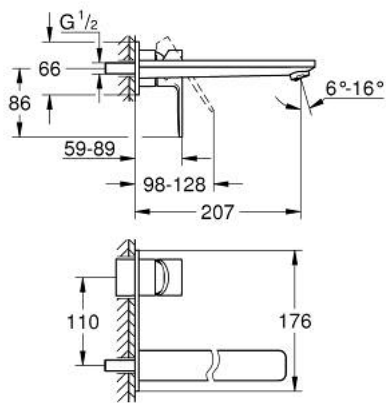

## 23 444 001 LINEARE TWO-HOLE BASIN MIXER L-SIZE

### PRODUCT DESCRIPTION

- Colour: chrome
- Wall mounted
- trim set for use with rough-in set 23 571 000 / 32 635 000
- Without concealed body
- Metal escutcheon
- Metal lever
- GROHE LongLife finish
- GROHE EcoJoy - less water, perfect flow
- maximum flow rate (at 3 bar): 5 l/min
- GROHE AquaGuide adjustable mousseur
- Center distance 4 5/16" (110 mm)
- projection 207 mm
- min. recommended pressure 1.0 bar

## 23 444 001 LINEARE TWO-HOLE BASIN MIXER L-SIZE

**SPARE PARTS**, August 2016 – now

1: Lever (Spare part-nr. 46982000)

2: Flow straightener (Spare part-nr. 46837000)

3: Extension for Volume Control (Spare part-nr. 46943000)\*