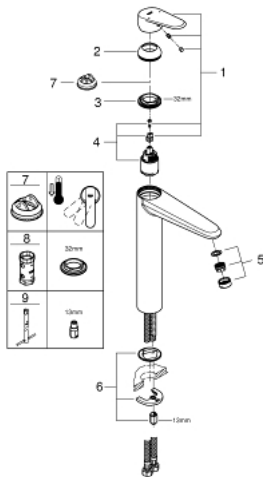

23 432 000 EURODISC COSMOPOLITAN SINGLE-LEVER BASIN MIXER 1/2" XL-SIZE

PRODUCT DESCRIPTION

- Colour: chrome
- Single hole installation
- Metal lever
- For free-standing basins
- GROHE SilkMove 35 mm ceramic cartridge
- Adjustable flow rate limiter
- Adjustable minimum flow rate 2.5 l/min
- GROHE LongLife finish
- GROHE EcoJoy - less water, perfect flow
- maximum flow rate (at 3 bar): 5 l/min
- SpeedClean mousseur
- GROHE FastFixation Plus installation system
- Smooth body
- Flexible connection hoses
- min. recommended pressure 1.0 bar
- Optional temperature limiter ref. no. 46 375

23 432 000 **EURODISC COSMOPOLITAN SINGLE-LEVER BASIN MIXER 1/2"**
XL-SIZE

SPARE PARTS, August 2013 – now

- 1: Lever (Spare part-nr. 46738000)
 - 2: Cap (Spare part-nr. 46492000)
 - 3: Screw coupling (Spare part-nr. 46460000)
 - 4: Cartridge (Spare part-nr. 46374000)
 - 5: Flow control (Spare part-nr. 48159000)
 - 6: Shank mounting kit (Spare part-nr. 46645000)
 - 7: Temperature limiter (Spare part-nr. 46375000)*
 - 8: Socket Spanner (Spare part-nr. 19332000)*
 - 9: Mounting wrench (Spare part-nr. 19017000)*
- * Optional accessories