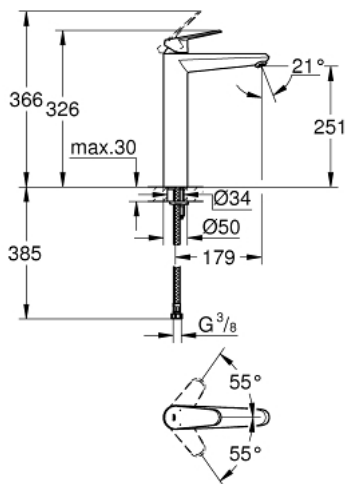

23 432 000 EURODISC COSMOPOLITAN SINGLE-LEVER BASIN MIXER 1/2" XL-SIZE

PRODUCT DESCRIPTION

- Colour: chrome
- Single hole installation
- Metal lever
- For free-standing basins
- GROHE SilkMove 35 mm ceramic cartridge
- Adjustable flow rate limiter
- Adjustable minimum flow rate 2.5 l/min
- GROHE LongLife finish
- GROHE EcoJoy - less water, perfect flow
- maximum flow rate (at 3 bar): 5 l/min
- SpeedClean mousseur
- GROHE FastFixation Plus installation system
- Smooth body
- Flexible connection hoses
- min. recommended pressure 1.0 bar
- Optional temperature limiter ref. no. 46 375

23 432 000 **EURODISC COSMOPOLITAN SINGLE-LEVER BASIN MIXER 1/2"**
XL-SIZE

SPARE PARTS, August 2013 – now

- 1: Lever (Spare part-nr. 46738000)
 - 2: Cap (Spare part-nr. 46492000)
 - 3: Screw coupling (Spare part-nr. 46460000)
 - 4: Cartridge (Spare part-nr. 46374000)
 - 5: Flow control (Spare part-nr. 48159000)
 - 6: Shank mounting kit (Spare part-nr. 46645000)
 - 7: Temperature limiter (Spare part-nr. 46375000)*
 - 8: Socket Spanner (Spare part-nr. 19332000)*
 - 9: Mounting wrench (Spare part-nr. 19017000)*
- * Optional accessories