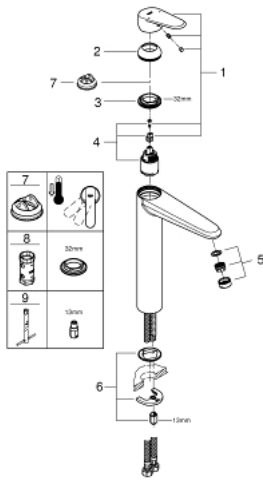

23 432 000 **EURODISC COSMOPOLITAN SINGLE-LEVER BASIN MIXER 1/2"**
XL-SIZE

SPARE PARTS, August 2013 – now

- 1: Lever (Spare part-nr. 46738000)
 - 2: Cap (Spare part-nr. 46492000)
 - 3: Screw coupling (Spare part-nr. 46460000)
 - 4: Cartridge (Spare part-nr. 46374000)
 - 5: Flow control (Spare part-nr. 48159000)
 - 6: Shank mounting kit (Spare part-nr. 46645000)
 - 7: Temperature limiter (Spare part-nr. 46375000)*
 - 8: Socket Spanner (Spare part-nr. 19332000)*
 - 9: Mounting wrench (Spare part-nr. 19017000)*
- * Optional accessories