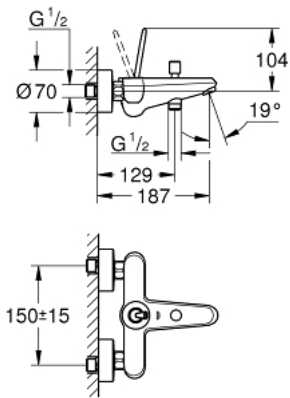

23 431 LS0 EURODISC JOY SINGLE-LEVER BATH MIXER 1/2"

PRODUCT DESCRIPTION

- Colour: moon white/chrome
- Wall mounted
- Metal lever
- GROHE FeatherControl Joystick cartridge
- GROHE LongLife finish
- Automatic diverter: bath/shower
- mousseur
- Integrated non-return valve in the shower outlet 1/2"
- S-unions
- Protected against backflow
- min. recommended pressure 1.0 bar

23 431 LS0 EURODISC JOY SINGLE-LEVER BATH MIXER 1/2"

SPARE PARTS, August 2013 – now

- 1: Lever (Spare part-nr. 46906LS0)
- 2: Cartridge (Spare part-nr. 46907000)
- 3: Diverter knob (Spare part-nr. 64309LS0)
- 4: 3-Way Diverter Valve & Trim (Spare part-nr. 65655000)
- 5: Non-return valve (Spare part-nr. 08565000)
- 6: Flow control (Spare part-nr. 13952000)
- 7: 1/2" screw connection (Spare part-nr. 45044000)
- 8: S-union (Spare part-nr. 12662LS0)
- 9: Extension 3/4" (Spare part-nr. 0713000M)*
- 10: Special spanner wrench (Spare part-nr. 19377000)*