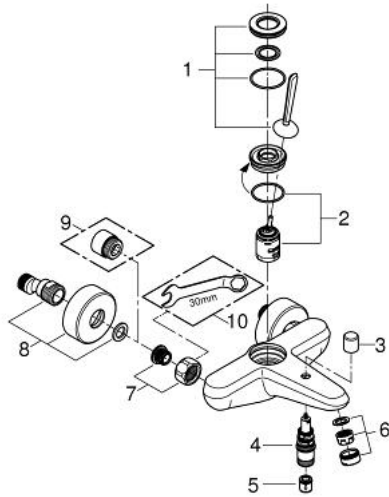

23 431 LS0 EURODISC JOY SINGLE-LEVER BATH MIXER 1/2"

PRODUCT DESCRIPTION

- Colour: moon white/chrome
- Wall mounted
- Metal lever
- GROHE FeatherControl Joystick cartridge
- GROHE LongLife finish
- Automatic diverter: bath/shower
- mousseur
- Integrated non-return valve in the shower outlet 1/2"
- S-unions
- Protected against backflow
- min. recommended pressure 1.0 bar

23 431 LS0 EURODISC JOY SINGLE-LEVER BATH MIXER 1/2"

SPARE PARTS, August 2013 – now

- 1: Lever (Spare part-nr. 46906LS0)
- 2: Cartridge (Spare part-nr. 46907000)
- 3: Diverter knob (Spare part-nr. 64309LS0)
- 4: 3-Way Diverter Valve & Trim (Spare part-nr. 65655000)
- 5: Non-return valve (Spare part-nr. 08565000)
- 6: Flow control (Spare part-nr. 13952000)
- 7: 1/2" screw connection (Spare part-nr. 45044000)
- 8: S-union (Spare part-nr. 12662LS0)
- 9: Extension 3/4" (Spare part-nr. 0713000M)*
- 10: Special spanner wrench (Spare part-nr. 19377000)*