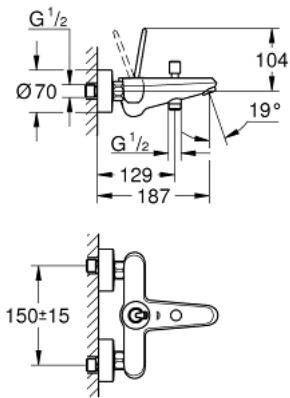

23 431 000 **EURODISC JOY SINGLE-LEVER BATH MIXER 1/2"**

**PRODUCT DESCRIPTION**

- Colour: chrome
- Wall mounted
- Metal lever
- GROHE FeatherControl Joystick cartridge
- GROHE LongLife finish
- Automatic diverter: bath/shower
- mousseur
- Integrated non-return valve in the shower outlet 1/2"
- S-unions
- Protected against backflow
- min. recommended pressure 1.0 bar

23 431 000 **EURODISC JOY SINGLE-LEVER BATH MIXER 1/2"**

**SPARE PARTS**, August 2013 – now

- 1: Lever (Spare part-nr. 46906000)
- 2: Cartridge (Spare part-nr. 46907000)
- 3: Diverter knob (Spare part-nr. 64309000)
- 4: 3-Way Diverter Valve & Trim (Spare part-nr. 65655000)
- 5: Non-return valve (Spare part-nr. 08565000)
- 6: Flow control (Spare part-nr. 13952000)
- 7: 1/2" screw connection (Spare part-nr. 45044000)
- 8: S-union (Spare part-nr. 12662000)
- 9: Extension 3/4" (Spare part-nr. 0713000M)\*
- 10: Special spanner wrench (Spare part-nr. 19377000)\*