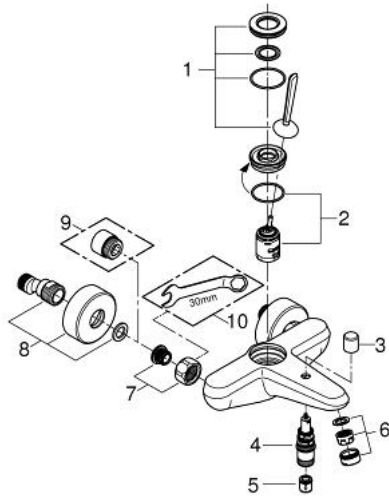

23 431 000 **EURODISC JOY SINGLE-LEVER BATH MIXER 1/2"**

**PRODUCT DESCRIPTION**

- Colour: chrome
- Wall mounted
- Metal lever
- GROHE FeatherControl Joystick cartridge
- GROHE LongLife finish
- Automatic diverter: bath/shower
- mousseur
- Integrated non-return valve in the shower outlet 1/2"
- S-unions
- Protected against backflow
- min. recommended pressure 1.0 bar

23 431 000 **EURODISC JOY SINGLE-LEVER BATH MIXER 1/2"**

**SPARE PARTS**, August 2013 – now

- 1: Lever (Spare part-nr. 46906000)
- 2: Cartridge (Spare part-nr. 46907000)
- 3: Diverter knob (Spare part-nr. 64309000)
- 4: 3-Way Diverter Valve & Trim (Spare part-nr. 65655000)
- 5: Non-return valve (Spare part-nr. 08565000)
- 6: Flow control (Spare part-nr. 13952000)
- 7: 1/2" screw connection (Spare part-nr. 45044000)
- 8: S-union (Spare part-nr. 12662000)
- 9: Extension 3/4" (Spare part-nr. 0713000M)\*
- 10: Special spanner wrench (Spare part-nr. 19377000)\*