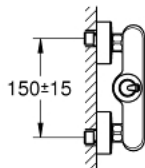

## 23 430 LS0 EURODISC JOY SINGLE-LEVER SHOWER MIXER 1/2"

### PRODUCT DESCRIPTION

- Colour: moon white/chrome
- Wall mounted
- Metal lever
- GROHE FeatherControl Joystick cartridge
- GROHE LongLife finish
- shower bottom outlet 1/2" with integrated non return valve
- S-unions
- Protected against backflow
- min. recommended pressure 1.0 bar

### SPARE PARTS, August 2013 – now

- 1: Lever (Spare part-nr. 46906LS0)
- 2: Cartridge (Spare part-nr. 46907000)
- 3: Non-return valve (Spare part-nr. 08565000)
- 4: 1/2" screw connection (Spare part-nr. 45044000)
- 5: S-union (Spare part-nr. 12662LS0)
- 6: Extension 3/4" (Spare part-nr. 0713000M)\*
- 7: Special spanner wrench (Spare part-nr. 19377000)\*