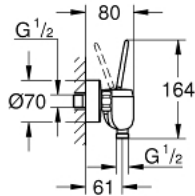

## 23 430 LS0 EURODISC JOY SINGLE-LEVER SHOWER MIXER 1/2"

### PRODUCT DESCRIPTION

- Colour: moon white/chrome
- Wall mounted
- Metal lever
- GROHE FeatherControl Joystick cartridge
- GROHE LongLife finish
- shower bottom outlet 1/2" with integrated non return valve
- S-unions
- Protected against backflow
- min. recommended pressure 1.0 bar

### SPARE PARTS, August 2013 – now

- 1: Lever (Spare part-nr. 46906LS0)
- 2: Cartridge (Spare part-nr. 46907000)
- 3: Non-return valve (Spare part-nr. 08565000)
- 4: 1/2" screw connection (Spare part-nr. 45044000)
- 5: S-union (Spare part-nr. 12662LS0)
- 6: Extension 3/4" (Spare part-nr. 0713000M)\*
- 7: Special spanner wrench (Spare part-nr. 19377000)\*