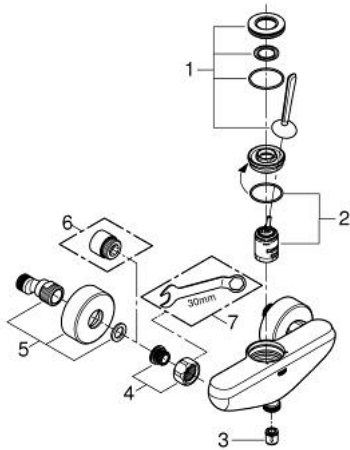

## 23 430 LS0 EURODISC JOY SINGLE-LEVER SHOWER MIXER 1/2"

### PRODUCT DESCRIPTION

- Colour: moon white/chrome
- Wall mounted
- Metal lever
- GROHE FeatherControl Joystick cartridge
- GROHE LongLife finish
- shower bottom outlet 1/2" with integrated non return valve
- S-unions
- Protected against backflow
- min. recommended pressure 1.0 bar

### SPARE PARTS, August 2013 – now

- 1: Lever (Spare part-nr. 46906LS0)
- 2: Cartridge (Spare part-nr. 46907000)
- 3: Non-return valve (Spare part-nr. 08565000)
- 4: 1/2" screw connection (Spare part-nr. 45044000)
- 5: S-union (Spare part-nr. 12662LS0)
- 6: Extension 3/4" (Spare part-nr. 0713000M)\*
- 7: Special spanner wrench (Spare part-nr. 19377000)\*