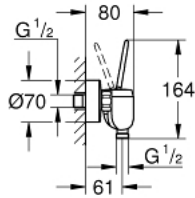

23 430 000 **EURODISC JOY SINGLE-LEVER SHOWER MIXER 1/2"**

**PRODUCT DESCRIPTION**

- Colour: chrome
- Wall mounted
- Metal lever
- GROHE FeatherControl Joystick cartridge
- GROHE LongLife finish
- shower bottom outlet 1/2" with integrated non return valve
- S-unions
- Protected against backflow
- min. recommended pressure 1.0 bar

## 23 430 000 EURODISC JOY SINGLE-LEVER SHOWER MIXER 1/2"

### SPARE PARTS, August 2013 – now

- 1: Lever (Spare part-nr. 46906000)
- 2: Cartridge (Spare part-nr. 46907000)
- 3: Non-return valve (Spare part-nr. 08565000)
- 4: 1/2" screw connection (Spare part-nr. 45044000)
- 5: S-union (Spare part-nr. 12662000)
- 6: Extension 3/4" (Spare part-nr. 0713000M)\*
- 7: Special spanner wrench (Spare part-nr. 19377000)\*