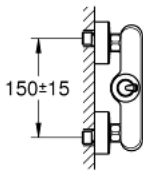

23 430 000 **EURODISC JOY SINGLE-LEVER SHOWER MIXER 1/2"**

**PRODUCT DESCRIPTION**

- Colour: chrome
- Wall mounted
- Metal lever
- GROHE FeatherControl Joystick cartridge
- GROHE LongLife finish
- shower bottom outlet 1/2" with integrated non return valve
- S-unions
- Protected against backflow
- min. recommended pressure 1.0 bar

## 23 430 000 EURODISC JOY SINGLE-LEVER SHOWER MIXER 1/2"

### SPARE PARTS, August 2013 – now

- 1: Lever (Spare part-nr. 46906000)
- 2: Cartridge (Spare part-nr. 46907000)
- 3: Non-return valve (Spare part-nr. 08565000)
- 4: 1/2" screw connection (Spare part-nr. 45044000)
- 5: S-union (Spare part-nr. 12662000)
- 6: Extension 3/4" (Spare part-nr. 0713000M)\*
- 7: Special spanner wrench (Spare part-nr. 19377000)\*