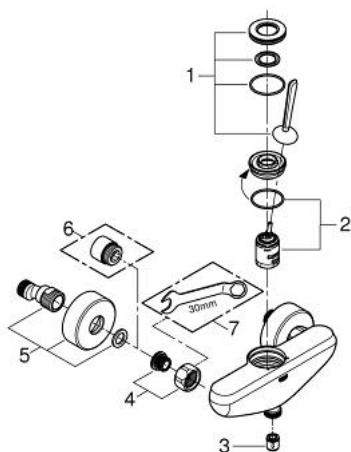

23 430 000 **EURODISC JOY SINGLE-LEVER SHOWER MIXER 1/2"**

**PRODUCT DESCRIPTION**

- Colour: chrome
- Wall mounted
- Metal lever
- GROHE FeatherControl Joystick cartridge
- GROHE LongLife finish
- shower bottom outlet 1/2" with integrated non return valve
- S-unions
- Protected against backflow
- min. recommended pressure 1.0 bar

## 23 430 000 EURODISC JOY SINGLE-LEVER SHOWER MIXER 1/2"

### SPARE PARTS, August 2013 – now

- 1: Lever (Spare part-nr. 46906000)
- 2: Cartridge (Spare part-nr. 46907000)
- 3: Non-return valve (Spare part-nr. 08565000)
- 4: 1/2" screw connection (Spare part-nr. 45044000)
- 5: S-union (Spare part-nr. 12662000)
- 6: Extension 3/4" (Spare part-nr. 0713000M)\*
- 7: Special spanner wrench (Spare part-nr. 19377000)\*