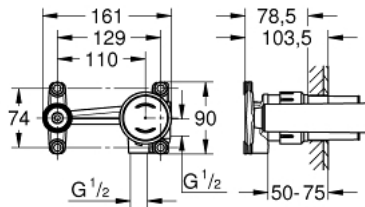

23 429 000 JOYSTICK MIXER 1/2", CONCEALED BODY

PRODUCT DESCRIPTION

- for 2-hole basin mixers
- Without finishing trim set
- GROHE FeatherControl Joystick cartridge
- Wall installation
- includes mounting template
- DR-brass
- min. recommended pressure 1.0 bar
- allows for waterproofing of wall construction surrounding the concealed body
- with sealing sleeve

23 429 000 **JOYSTICK MIXER 1/2", CONCEALED BODY**

SPARE PARTS, August 2013 – now

1: Cartridge (Spare part-nr. 46907000)