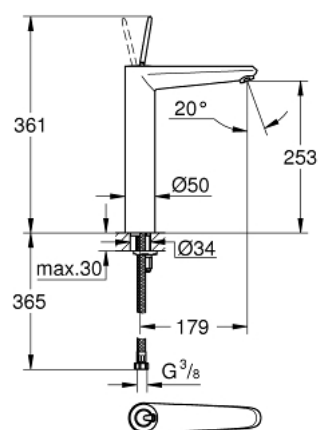

23 428 LS0 EURODISC JOY SINGLE-LEVER BASIN MIXER 1/2" XL-SIZE

PRODUCT DESCRIPTION

- Colour: moon white/chrome
- Single hole installation
- Metal lever
- For free-standing basins
- GROHE FeatherControl Joystick cartridge
- GROHE LongLife finish
- GROHE FastFixation Plus installation system
- GROHE EcoJoy - less water, perfect flow
- GROHE SpeedClean mousseur 5.7 l/min
- Smooth body
- Flexible connection hoses
- min. recommended pressure 1.0 bar

23 428 LS0 EURODISC JOY SINGLE-LEVER BASIN MIXER 1/2" XL-SIZE

SPARE PARTS, August 2013 – now

- 1: Lever (Spare part-nr. 46906LS0)
 - 2: Cartridge (Spare part-nr. 46907000)
 - 3: Shank mounting kit (Spare part-nr. 46645000)
 - 4: Flow control (Spare part-nr. 48159000)
 - 5: Mounting wrench (Spare part-nr. 19017000)*
- * Optional accessories