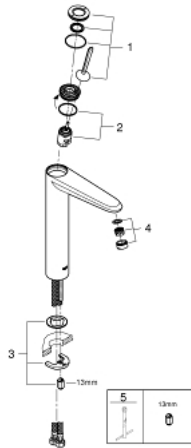

23 428 LS0 EURODISC JOY SINGLE-LEVER BASIN MIXER 1/2" XL-SIZE

PRODUCT DESCRIPTION

- Colour: moon white/chrome
- Single hole installation
- Metal lever
- For free-standing basins
- GROHE FeatherControl Joystick cartridge
- GROHE LongLife finish
- GROHE FastFixation Plus installation system
- GROHE EcoJoy - less water, perfect flow
- GROHE SpeedClean mousseur 5.7 l/min
- Smooth body
- Flexible connection hoses
- min. recommended pressure 1.0 bar

23 428 LS0 EURODISC JOY SINGLE-LEVER BASIN MIXER 1/2" XL-SIZE

SPARE PARTS, August 2013 – now

- 1: Lever (Spare part-nr. 46906LS0)
 - 2: Cartridge (Spare part-nr. 46907000)
 - 3: Shank mounting kit (Spare part-nr. 46645000)
 - 4: Flow control (Spare part-nr. 48159000)
 - 5: Mounting wrench (Spare part-nr. 19017000)*
- * Optional accessories