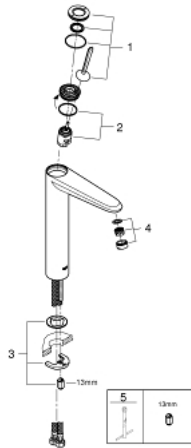

23 428 000 **EURODISC JOY SINGLE-LEVER BASIN MIXER 1/2"**  
**XL-SIZE**

**PRODUCT DESCRIPTION**

- Colour: chrome
- Single hole installation
- Metal lever
- For free-standing basins
- GROHE FeatherControl Joystick cartridge
- GROHE EcoJoy - less water, perfect flow
- maximum flow rate (at 3 bar): 5 l/min
- SpeedClean mousseur
- GROHE LongLife finish
- GROHE FastFixation Plus installation system
- Smooth body
- Flexible connection hoses
- min. recommended pressure 1.0 bar

23 428 000 **EURODISC JOY SINGLE-LEVER BASIN MIXER 1/2"**  
**XL-SIZE**

**SPARE PARTS**, August 2013 – now

- 1: Lever (Spare part-nr. 46906000)
  - 2: Cartridge (Spare part-nr. 46907000)
  - 3: Shank mounting kit (Spare part-nr. 46645000)
  - 4: Flow control (Spare part-nr. 48159000)
  - 5: Mounting wrench (Spare part-nr. 19017000)\*
- \* Optional accessories