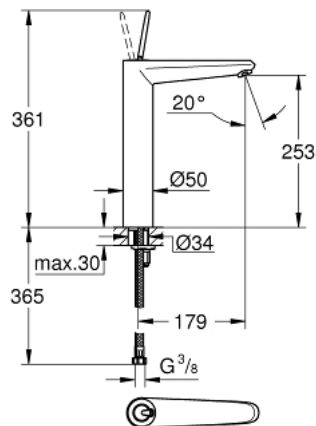

23 428 000 **EURODISC JOY SINGLE-LEVER BASIN MIXER 1/2"**  
**XL-SIZE**

**PRODUCT DESCRIPTION**

- Colour: chrome
- Single hole installation
- Metal lever
- For free-standing basins
- GROHE FeatherControl Joystick cartridge
- GROHE EcoJoy - less water, perfect flow
- maximum flow rate (at 3 bar): 5 l/min
- SpeedClean mousseur
- GROHE LongLife finish
- GROHE FastFixation Plus installation system
- Smooth body
- Flexible connection hoses
- min. recommended pressure 1.0 bar

23 428 000 **EURODISC JOY SINGLE-LEVER BASIN MIXER 1/2"**  
**XL-SIZE**

**SPARE PARTS**, August 2013 – now

- 1: Lever (Spare part-nr. 46906000)
  - 2: Cartridge (Spare part-nr. 46907000)
  - 3: Shank mounting kit (Spare part-nr. 46645000)
  - 4: Flow control (Spare part-nr. 48159000)
  - 5: Mounting wrench (Spare part-nr. 19017000)\*
- \* Optional accessories