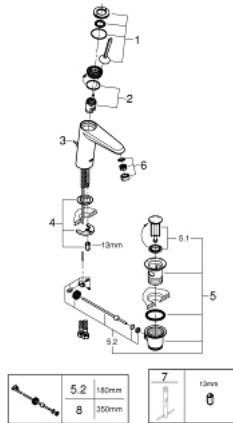

## 23 427 LS0 EURODISC JOY SINGLE-LEVER BASIN MIXER 1/2" M-SIZE

### PRODUCT DESCRIPTION

- Colour: moon white/chrome
- Single hole installation
- Metal lever
- GROHE FeatherControl Joystick cartridge
- GROHE LongLife finish
- GROHE EcoJoy - less water, perfect flow
- GROHE SpeedClean mousseur 5.7 l/min
- GROHE FastFixation Plus installation system
- Pop-up waste set 1 1/4"
- Flexible connection hoses
- min. recommended pressure 1.0 bar

### SPARE PARTS, August 2013 – now

- 1: Lever (Spare part-nr. 46906LS0)
- 2: Cartridge (Spare part-nr. 46907000)
- 3: Pop-up rod (Spare part-nr. 46739000)
- 4: Shank mounting kit (Spare part-nr. 46645000)
- 5: 1 1/4" waste set (Spare part-nr. 28910000)
- 5.1: Plug (Spare part-nr. 07182000)
- 5.2: Eccentric rod (Spare part-nr. 07052000)
- 6: Flow control (Spare part-nr. 48159000)
- 7: Mounting wrench (Spare part-nr. 19017000)\*
- 8: Eccentric rod (Spare part-nr. 07341000)\*