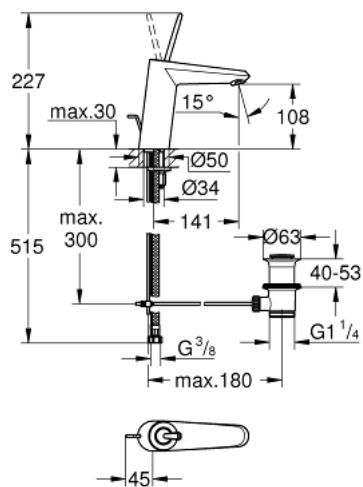

## 23 427 LS0 EURODISC JOY SINGLE-LEVER BASIN MIXER 1/2" M-SIZE

### PRODUCT DESCRIPTION

- Colour: moon white/chrome
- Single hole installation
- Metal lever
- GROHE FeatherControl Joystick cartridge
- GROHE LongLife finish
- GROHE EcoJoy - less water, perfect flow
- GROHE SpeedClean mousseur 5.7 l/min
- GROHE FastFixation Plus installation system
- Pop-up waste set 1 1/4"
- Flexible connection hoses
- min. recommended pressure 1.0 bar

### SPARE PARTS, August 2013 – now

- 1: Lever (Spare part-nr. 46906LS0)
- 2: Cartridge (Spare part-nr. 46907000)
- 3: Pop-up rod (Spare part-nr. 46739000)
- 4: Shank mounting kit (Spare part-nr. 46645000)
- 5: 1 1/4" waste set (Spare part-nr. 28910000)
- 5.1: Plug (Spare part-nr. 07182000)
- 5.2: Eccentric rod (Spare part-nr. 07052000)
- 6: Flow control (Spare part-nr. 48159000)
- 7: Mounting wrench (Spare part-nr. 19017000)\*
- 8: Eccentric rod (Spare part-nr. 07341000)\*