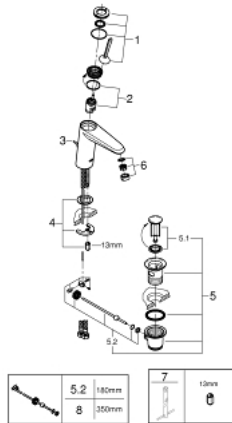

23 427 000 **EURODISC JOY SINGLE-LEVER BASIN MIXER 1/2"**  
**M-SIZE**

**PRODUCT DESCRIPTION**

- Colour: chrome
- Single hole installation
- Metal lever
- GROHE FeatherControl Joystick cartridge
- GROHE LongLife finish
- GROHE EcoJoy - less water, perfect flow
- maximum flow rate (at 3 bar): 5 l/min
- SpeedClean mousseur
- GROHE FastFixation Plus installation system
- Pop-up waste set 1 1/4"
- Flexible connection hoses
- min. recommended pressure 1.0 bar

23 427 000 **EURODISC JOY SINGLE-LEVER BASIN MIXER 1/2"**  
**M-SIZE**

**SPARE PARTS**, August 2013 – now

- 1: Lever (Spare part-nr. 46906000)
- 2: Cartridge (Spare part-nr. 46907000)
- 3: Pop-up rod (Spare part-nr. 46739000)
- 4: Shank mounting kit (Spare part-nr. 46645000)
- 5: 1 1/4" waste set (Spare part-nr. 28910000)
- 5.1: Plug (Spare part-nr. 07182000)
- 5.2: Eccentric rod (Spare part-nr. 07052000)
- 6: Flow control (Spare part-nr. 48159000)
- 7: Mounting wrench (Spare part-nr. 19017000)\*
- 8: Eccentric rod (Spare part-nr. 07341000)\*