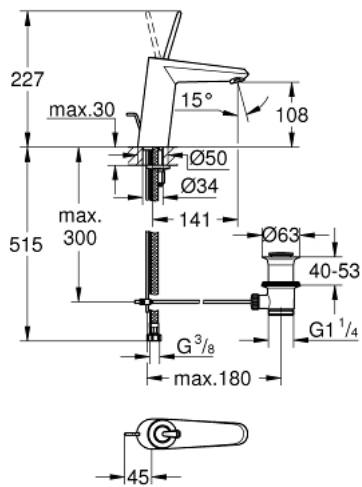

23 427 000 **EURODISC JOY SINGLE-LEVER BASIN MIXER 1/2"**  
**M-SIZE**

**PRODUCT DESCRIPTION**

- Colour: chrome
- Single hole installation
- Metal lever
- GROHE FeatherControl Joystick cartridge
- GROHE LongLife finish
- GROHE EcoJoy - less water, perfect flow
- maximum flow rate (at 3 bar): 5 l/min
- SpeedClean mousseur
- GROHE FastFixation Plus installation system
- Pop-up waste set 1 1/4"
- Flexible connection hoses
- min. recommended pressure 1.0 bar

23 427 000 **EURODISC JOY SINGLE-LEVER BASIN MIXER 1/2"**  
**M-SIZE**

**SPARE PARTS**, August 2013 – now

- 1: Lever (Spare part-nr. 46906000)
- 2: Cartridge (Spare part-nr. 46907000)
- 3: Pop-up rod (Spare part-nr. 46739000)
- 4: Shank mounting kit (Spare part-nr. 46645000)
- 5: 1 1/4" waste set (Spare part-nr. 28910000)
- 5.1: Plug (Spare part-nr. 07182000)
- 5.2: Eccentric rod (Spare part-nr. 07052000)
- 6: Flow control (Spare part-nr. 48159000)
- 7: Mounting wrench (Spare part-nr. 19017000)\*
- 8: Eccentric rod (Spare part-nr. 07341000)\*