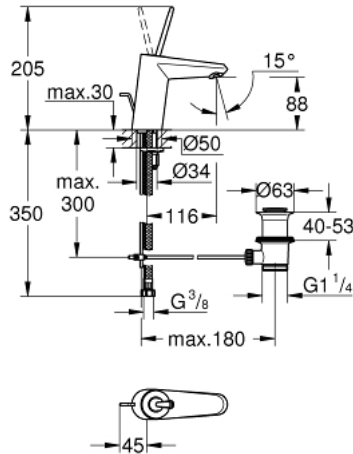

23 425 LS0 EURODISC JOY SINGLE-LEVER BASIN MIXER 1/2" S-SIZE

PRODUCT DESCRIPTION

- Colour: moon white/chrome
- Single hole installation
- Metal lever
- GROHE FeatherControl Joystick cartridge
- GROHE LongLife finish
- GROHE EcoJoy - less water, perfect flow
- GROHE SpeedClean mousseur 5.7 l/min
- GROHE FastFixation Plus installation system
- Pop-up waste set 1 1/4"
- Flexible connection hoses
- min. recommended pressure 1.0 bar

23 425 LS0 EURODISC JOY SINGLE-LEVER BASIN MIXER 1/2" S-SIZE

SPARE PARTS, August 2013 – now

- 1: Lever (Spare part-nr. 46906LS0)
- 2: Cartridge (Spare part-nr. 46907000)
- 3: Pop-up rod (Spare part-nr. 46739000)
- 4: Shank mounting kit (Spare part-nr. 46645000)
- 5: 1 1/4" waste set (Spare part-nr. 28910000)
- 5.1: Plug (Spare part-nr. 07182000)
- 5.2: Eccentric rod (Spare part-nr. 07052000)
- 6: Flow control (Spare part-nr. 48159000)
- 7: Mounting wrench (Spare part-nr. 19017000)*
- 8: Eccentric rod (Spare part-nr. 07341000)*