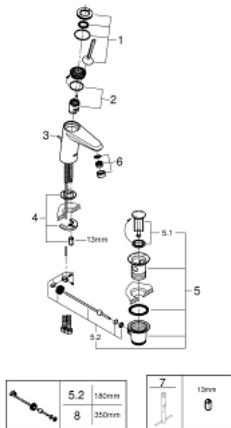

23 425 LS0 EURODISC JOY SINGLE-LEVER BASIN MIXER 1/2" S-SIZE

PRODUCT DESCRIPTION

- Colour: moon white/chrome
- Single hole installation
- Metal lever
- GROHE FeatherControl Joystick cartridge
- GROHE LongLife finish
- GROHE EcoJoy - less water, perfect flow
- GROHE SpeedClean mousseur 5.7 l/min
- GROHE FastFixation Plus installation system
- Pop-up waste set 1 1/4"
- Flexible connection hoses
- min. recommended pressure 1.0 bar

23 425 LS0 EURODISC JOY SINGLE-LEVER BASIN MIXER 1/2" S-SIZE

SPARE PARTS, August 2013 – now

- 1: Lever (Spare part-nr. 46906LS0)
- 2: Cartridge (Spare part-nr. 46907000)
- 3: Pop-up rod (Spare part-nr. 46739000)
- 4: Shank mounting kit (Spare part-nr. 46645000)
- 5: 1 1/4" waste set (Spare part-nr. 28910000)
- 5.1: Plug (Spare part-nr. 07182000)
- 5.2: Eccentric rod (Spare part-nr. 07052000)
- 6: Flow control (Spare part-nr. 48159000)
- 7: Mounting wrench (Spare part-nr. 19017000)*
- 8: Eccentric rod (Spare part-nr. 07341000)*