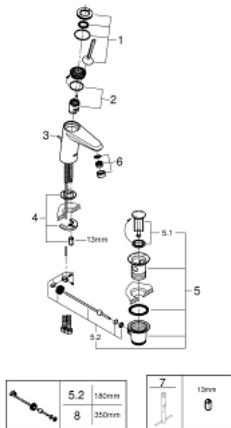

23 425 000 EURODISC JOY SINGLE-LEVER BASIN MIXER 1/2" S-SIZE

PRODUCT DESCRIPTION

- Colour: chrome
- Single hole installation
- Metal lever
- GROHE FeatherControl Joystick cartridge
- GROHE LongLife finish
- GROHE EcoJoy - less water, perfect flow
- maximum flow rate (at 3 bar): 5 l/min
- SpeedClean mousseur
- GROHE FastFixation Plus installation system
- Pop-up waste set 1 1/4"
- Flexible connection hoses
- min. recommended pressure 1.0 bar

23 425 000 **EURODISC JOY SINGLE-LEVER BASIN MIXER 1/2"**
S-SIZE

SPARE PARTS, August 2013 – now

- 1: Lever (Spare part-nr. 46906000)
- 2: Cartridge (Spare part-nr. 46907000)
- 3: Pop-up rod (Spare part-nr. 46739000)
- 4: Shank mounting kit (Spare part-nr. 46645000)
- 5: 1 1/4" waste set (Spare part-nr. 28910000)
- 5.1: Plug (Spare part-nr. 07182000)
- 5.2: Eccentric rod (Spare part-nr. 07052000)
- 6: Flow control (Spare part-nr. 48159000)
- 7: Mounting wrench (Spare part-nr. 19017000)*
- 8: Eccentric rod (Spare part-nr. 07341000)*