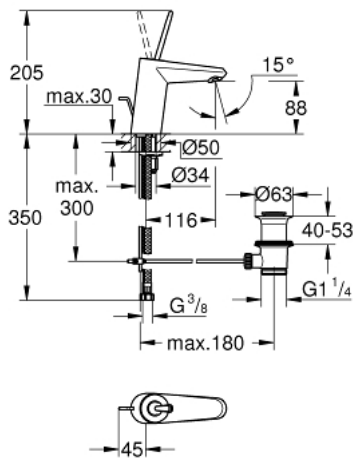

23 425 000 EURODISC JOY SINGLE-LEVER BASIN MIXER 1/2" S-SIZE

PRODUCT DESCRIPTION

- Colour: chrome
- Single hole installation
- Metal lever
- GROHE FeatherControl Joystick cartridge
- GROHE LongLife finish
- GROHE EcoJoy - less water, perfect flow
- maximum flow rate (at 3 bar): 5 l/min
- SpeedClean mousseur
- GROHE FastFixation Plus installation system
- Pop-up waste set 1 1/4"
- Flexible connection hoses
- min. recommended pressure 1.0 bar

23 425 000 **EURODISC JOY SINGLE-LEVER BASIN MIXER 1/2"**
S-SIZE

SPARE PARTS, August 2013 – now

- 1: Lever (Spare part-nr. 46906000)
- 2: Cartridge (Spare part-nr. 46907000)
- 3: Pop-up rod (Spare part-nr. 46739000)
- 4: Shank mounting kit (Spare part-nr. 46645000)
- 5: 1 1/4" waste set (Spare part-nr. 28910000)
- 5.1: Plug (Spare part-nr. 07182000)
- 5.2: Eccentric rod (Spare part-nr. 07052000)
- 6: Flow control (Spare part-nr. 48159000)
- 7: Mounting wrench (Spare part-nr. 19017000)*
- 8: Eccentric rod (Spare part-nr. 07341000)*