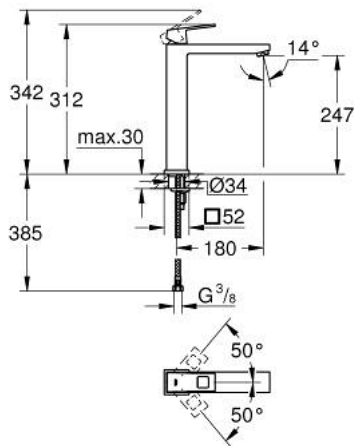

23 406 AL0 EUROCUBE SINGLE-LEVER BASIN MIXER 1/2" XL-SIZE

PRODUCT DESCRIPTION

- Colour: Brushed hard graphite
- Single hole installation
- Metal lever
- For free-standing basins
- GROHE SilkMove 28 mm ceramic cartridge
- Temperature limiter
- GROHE LongLife finish
- GROHE EcoJoy - less water, perfect flow
- maximum flow rate (at 3 bar): 5 l/min
- GROHE FastFixation Plus installation system
- Smooth body
- Flexible connection hoses
- min. recommended pressure 1.0 bar

23 406 AL0 **EUROCUBE SINGLE-LEVER BASIN MIXER 1/2"**
XL-SIZE

SPARE PARTS, March 2019 – now

- 1: Lever (Spare part-nr. 46786AL0)
 - 2: Fitting ring (Spare part-nr. 46715000)
 - 3: Cartridge (Spare part-nr. 46580000)
 - 4: Flow control (Spare part-nr. 48159AL0)
 - 5: Shank mounting kit (Spare part-nr. 46645000)
 - 6: Mounting wrench (Spare part-nr. 19017000)*
- * Optional accessories