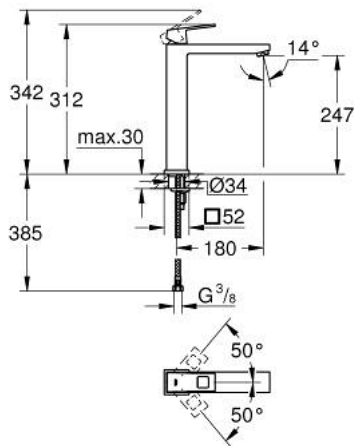

23 406 000 **EUROCUBE SINGLE-LEVER BASIN MIXER 1/2"**
XL-SIZE

PRODUCT DESCRIPTION

- Colour: chrome
- Single hole installation
- Metal lever
- For free-standing basins
- GROHE SilkMove 28 mm ceramic cartridge
- Temperature limiter
- GROHE LongLife finish
- GROHE EcoJoy - less water, perfect flow
- maximum flow rate (at 3 bar): 5 l/min
- GROHE FastFixation Plus installation system
- Smooth body
- Flexible connection hoses
- min. recommended pressure 1.0 bar

23 406 000 **EUROCUBE SINGLE-LEVER BASIN MIXER 1/2"**
XL-SIZE

SPARE PARTS, January 2013 – now

- 1: Lever (Spare part-nr. 46786000)
 - 2: Fitting ring (Spare part-nr. 46715000)
 - 3: Cartridge (Spare part-nr. 46580000)
 - 4: Flow control (Spare part-nr. 48159000)
 - 5: Shank mounting kit (Spare part-nr. 46645000)
 - 6: Mounting wrench (Spare part-nr. 19017000)*
- * Optional accessories