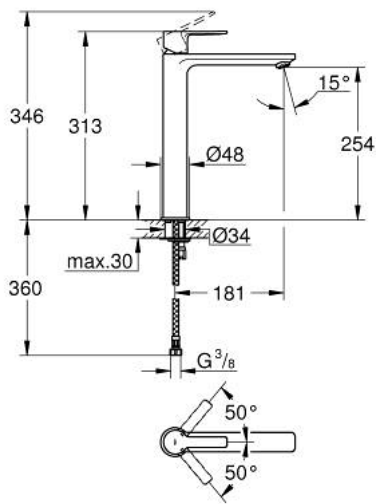

## 23 405 DC1 LINEARE SINGLE-LEVER BASIN MIXER 1/2" XL-SIZE

### PRODUCT DESCRIPTION

- Colour: supersteel
- Single hole installation
- Metal lever
- For free-standing basins
- GROHE SilkMove 28 mm ceramic cartridge
- With temperature limiter
- GROHE LongLife finish
- GROHE EcoJoy - less water, perfect flow
- maximum flow rate (at 3 bar): 5 l/min
- SpeedClean mousseur
- GROHE FastFixation Plus rapid installation system
- Smooth body
- Flexible connection hoses
- min. recommended pressure 1.0 bar

### SPARE PARTS, September 2016 – now

- 1: Lever (Spare part-nr. 46980DC0)
- 2: Cap (Spare part-nr. 46581DC0)
- 3: Fitting ring (Spare part-nr. 07419000)
- 4: Cartridge (Spare part-nr. 46580000)
- 5: Flow control (Spare part-nr. 48159DC0)
- 6: Shank mounting kit (Spare part-nr. 46645000)
- 7: Mounting wrench (Spare part-nr. 19017000)\*