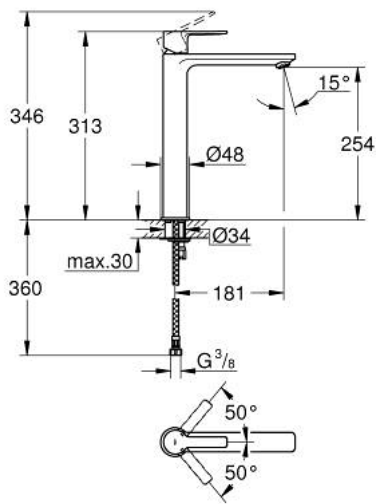

23 405 DC1 LINEARE SINGLE-LEVER BASIN MIXER 1/2" XL-SIZE

PRODUCT DESCRIPTION

- Colour: supersteel
- Single hole installation
- Metal lever
- For free-standing basins
- GROHE SilkMove 28 mm ceramic cartridge
- With temperature limiter
- GROHE LongLife finish
- GROHE EcoJoy - less water, perfect flow
- maximum flow rate (at 3 bar): 5 l/min
- SpeedClean mousseur
- GROHE FastFixation Plus rapid installation system
- Smooth body
- Flexible connection hoses
- min. recommended pressure 1.0 bar
- AquaCalibrator

23 405 DC1 LINEARE SINGLE-LEVER BASIN MIXER 1/2" XL-SIZE

SPARE PARTS, September 2016 – now

- 1: Lever (Spare part-nr. 46980DC0)
- 2: Cap (Spare part-nr. 46581DC0)
- 3: Fitting ring (Spare part-nr. 07419000)
- 4: Cartridge (Spare part-nr. 46580000)
- 5: Flow control (Spare part-nr. 48159DC0)
- 6: Shank mounting kit (Spare part-nr. 46645000)
- 7: Mounting wrench (Spare part-nr. 19017000)*