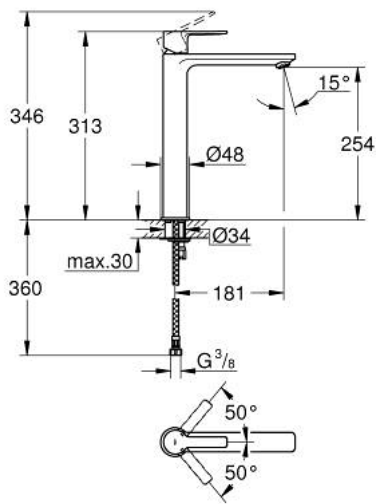

## 23 405 AL1 LINEARE SINGLE-LEVER BASIN MIXER 1/2" XL-SIZE

### PRODUCT DESCRIPTION

- Colour: Brushed hard graphite
- Single hole installation
- Metal lever
- For free-standing basins
- GROHE SilkMove 28 mm ceramic cartridge
- With temperature limiter
- GROHE LongLife finish
- GROHE EcoJoy - less water, perfect flow
- maximum flow rate (at 3 bar): 5 l/min
- SpeedClean mousseur
- GROHE FastFixation Plus rapid installation system
- Smooth body
- Flexible connection hoses
- min. recommended pressure 1.0 bar

### SPARE PARTS, March 2019 – now

- 1: Lever (Spare part-nr. 46980AL0)
- 2: Cap (Spare part-nr. 46581AL0)
- 3: Fitting ring (Spare part-nr. 07419000)
- 4: Cartridge (Spare part-nr. 46580000)
- 5: Flow control (Spare part-nr. 48159AL0)
- 6: Shank mounting kit (Spare part-nr. 46645000)
- 7: Mounting wrench (Spare part-nr. 19017000)\*