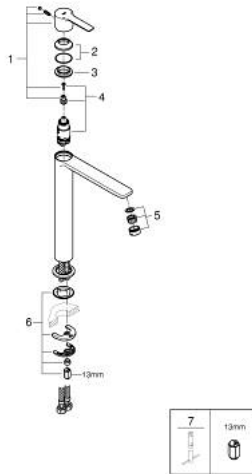

## 23 405 AL1 LINEARE SINGLE-LEVER BASIN MIXER 1/2" XL-SIZE

### PRODUCT DESCRIPTION

- Colour: Brushed hard graphite
- Single hole installation
- Metal lever
- For free-standing basins
- GROHE SilkMove 28 mm ceramic cartridge
- With temperature limiter
- GROHE LongLife finish
- GROHE EcoJoy - less water, perfect flow
- maximum flow rate (at 3 bar): 5 l/min
- SpeedClean mousseur
- GROHE FastFixation Plus rapid installation system
- Smooth body
- Flexible connection hoses
- min. recommended pressure 1.0 bar

### SPARE PARTS, March 2019 – now

- 1: Lever (Spare part-nr. 46980AL0)
- 2: Cap (Spare part-nr. 46581AL0)
- 3: Fitting ring (Spare part-nr. 07419000)
- 4: Cartridge (Spare part-nr. 46580000)
- 5: Flow control (Spare part-nr. 48159AL0)
- 6: Shank mounting kit (Spare part-nr. 46645000)
- 7: Mounting wrench (Spare part-nr. 19017000)\*