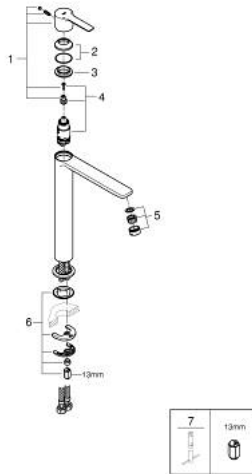

## 23 405 AL1 LINEARE SINGLE-LEVER BASIN MIXER 1/2" XL-SIZE

### PRODUCT DESCRIPTION

- Colour: Brushed hard graphite
- Single hole installation
- Metal lever
- For free-standing basins
- GROHE SilkMove 28 mm ceramic cartridge
- With temperature limiter
- GROHE LongLife finish
- GROHE EcoJoy - less water, perfect flow
- maximum flow rate (at 3 bar): 5 l/min
- SpeedClean mousseur
- GROHE FastFixation Plus rapid installation system
- Smooth body
- Flexible connection hoses
- min. recommended pressure 1.0 bar
- AquaCalibrator

### SPARE PARTS, March 2019 – now

- 1: Lever (Spare part-nr. 46980AL0)
- 2: Cap (Spare part-nr. 46581AL0)
- 3: Fitting ring (Spare part-nr. 07419000)
- 4: Cartridge (Spare part-nr. 46580000)
- 5: Flow control (Spare part-nr. 48159AL0)
- 6: Shank mounting kit (Spare part-nr. 46645000)
- 7: Mounting wrench (Spare part-nr. 19017000)\*