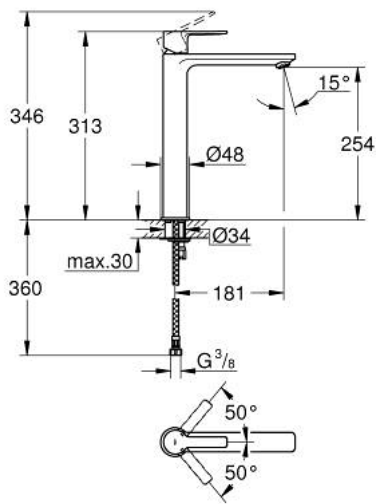

## 23 405 AL1 LINEARE SINGLE-LEVER BASIN MIXER 1/2" XL-SIZE

### PRODUCT DESCRIPTION

- Colour: Brushed hard graphite
- Single hole installation
- Metal lever
- For free-standing basins
- GROHE SilkMove 28 mm ceramic cartridge
- With temperature limiter
- GROHE LongLife finish
- GROHE EcoJoy - less water, perfect flow
- maximum flow rate (at 3 bar): 5 l/min
- SpeedClean mousseur
- GROHE FastFixation Plus rapid installation system
- Smooth body
- Flexible connection hoses
- min. recommended pressure 1.0 bar
- AquaCalibrator

### SPARE PARTS, March 2019 – now

- 1: Lever (Spare part-nr. 46980AL0)
- 2: Cap (Spare part-nr. 46581AL0)
- 3: Fitting ring (Spare part-nr. 07419000)
- 4: Cartridge (Spare part-nr. 46580000)
- 5: Flow control (Spare part-nr. 48159AL0)
- 6: Shank mounting kit (Spare part-nr. 46645000)
- 7: Mounting wrench (Spare part-nr. 19017000)\*