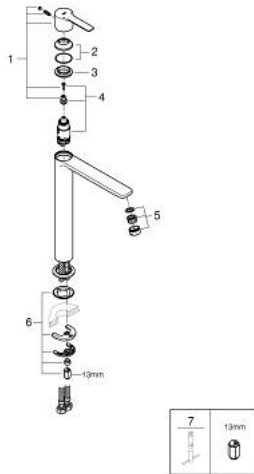

23 405 001 **LINEARE SINGLE-LEVER BASIN MIXER 1/2"**
XL-SIZE

PRODUCT DESCRIPTION

- Colour: chrome
- Single hole installation
- Metal lever
- For free-standing basins
- GROHE SilkMove 28 mm ceramic cartridge
- With temperature limiter
- GROHE LongLife finish
- GROHE EcoJoy - less water, perfect flow
- maximum flow rate (at 3 bar): 5 l/min
- SpeedClean mousseur
- GROHE FastFixation Plus rapid installation system
- Smooth body
- Flexible connection hoses
- min. recommended pressure 1.0 bar
- AquaCalibrator

23 405 001 **LINEARE SINGLE-LEVER BASIN MIXER 1/2"**
XL-SIZE

SPARE PARTS, July 2016 – now

- 1: Lever (Spare part-nr. 46980000)
- 2: Cap (Spare part-nr. 46581000)
- 3: Fitting ring (Spare part-nr. 07419000)
- 4: Cartridge (Spare part-nr. 46580000)
- 5: Flow control (Spare part-nr. 48159000)
- 6: Shank mounting kit (Spare part-nr. 46645000)
- 7: Mounting wrench (Spare part-nr. 19017000)*