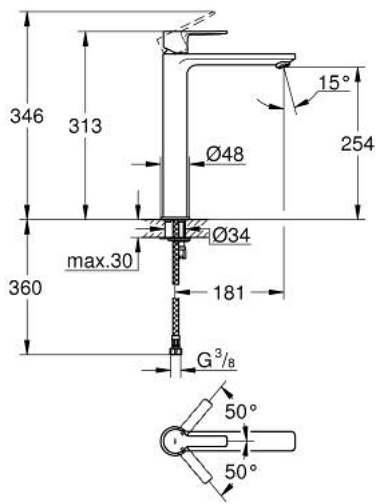

23 405 001 **LINEARE SINGLE-LEVER BASIN MIXER 1/2"**
XL-SIZE

PRODUCT DESCRIPTION

- Colour: chrome
- Single hole installation
- Metal lever
- For free-standing basins
- GROHE SilkMove 28 mm ceramic cartridge
- With temperature limiter
- GROHE LongLife finish
- GROHE EcoJoy - less water, perfect flow
- maximum flow rate (at 3 bar): 5 l/min
- SpeedClean mousseur
- GROHE FastFixation Plus rapid installation system
- Smooth body
- Flexible connection hoses
- min. recommended pressure 1.0 bar
- AquaCalibrator

23 405 001 **LINEARE SINGLE-LEVER BASIN MIXER 1/2"**
XL-SIZE

SPARE PARTS, July 2016 – now

- 1: Lever (Spare part-nr. 46980000)
- 2: Cap (Spare part-nr. 46581000)
- 3: Fitting ring (Spare part-nr. 07419000)
- 4: Cartridge (Spare part-nr. 46580000)
- 5: Flow control (Spare part-nr. 48159000)
- 6: Shank mounting kit (Spare part-nr. 46645000)
- 7: Mounting wrench (Spare part-nr. 19017000)*