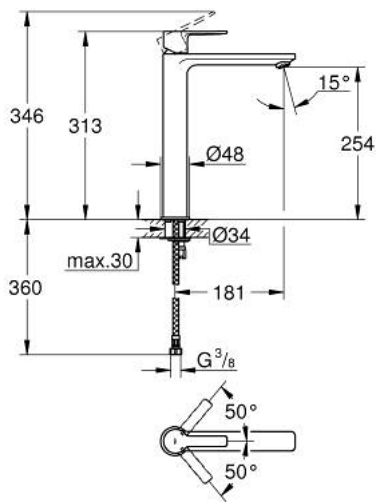

23 405 001 LINEARE SINGLE-LEVER BASIN MIXER 1/2" XL-SIZE

PRODUCT DESCRIPTION

- Colour: chrome
- Single hole installation
- Metal lever
- For free-standing basins
- GROHE SilkMove 28 mm ceramic cartridge
- With temperature limiter
- GROHE LongLife finish
- GROHE EcoJoy - less water, perfect flow
- maximum flow rate (at 3 bar): 5 l/min
- SpeedClean mousseur
- GROHE FastFixation Plus rapid installation system
- Smooth body
- Flexible connection hoses
- min. recommended pressure 1.0 bar

23 405 001 **LINEARE SINGLE-LEVER BASIN MIXER 1/2"**
XL-SIZE

SPARE PARTS, July 2016 – now

- 1: Lever (Spare part-nr. 46980000)
- 2: Cap (Spare part-nr. 46581000)
- 3: Fitting ring (Spare part-nr. 07419000)
- 4: Cartridge (Spare part-nr. 46580000)
- 5: Flow control (Spare part-nr. 48159000)
- 6: Shank mounting kit (Spare part-nr. 46645000)
- 7: Mounting wrench (Spare part-nr. 19017000)*