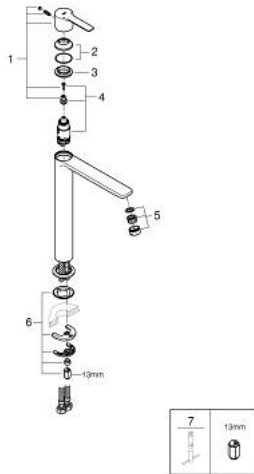

23 405 001 LINEARE SINGLE-LEVER BASIN MIXER 1/2" XL-SIZE

PRODUCT DESCRIPTION

- Colour: chrome
- Single hole installation
- Metal lever
- For free-standing basins
- GROHE SilkMove 28 mm ceramic cartridge
- With temperature limiter
- GROHE LongLife finish
- GROHE EcoJoy - less water, perfect flow
- maximum flow rate (at 3 bar): 5 l/min
- SpeedClean mousseur
- GROHE FastFixation Plus rapid installation system
- Smooth body
- Flexible connection hoses
- min. recommended pressure 1.0 bar

23 405 001 **LINEARE SINGLE-LEVER BASIN MIXER 1/2"**
XL-SIZE

SPARE PARTS, July 2016 – now

- 1: Lever (Spare part-nr. 46980000)
- 2: Cap (Spare part-nr. 46581000)
- 3: Fitting ring (Spare part-nr. 07419000)
- 4: Cartridge (Spare part-nr. 46580000)
- 5: Flow control (Spare part-nr. 48159000)
- 6: Shank mounting kit (Spare part-nr. 46645000)
- 7: Mounting wrench (Spare part-nr. 19017000)*