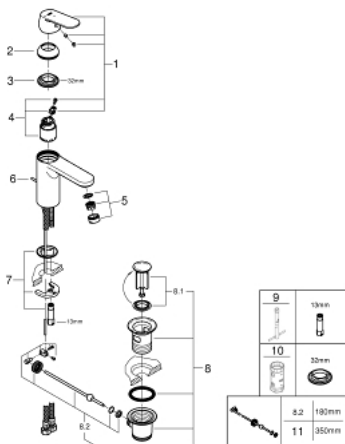

23 396 00E EUROSMART COSMOPOLITAN SINGLE-LEVER BASIN MIXER 1/2" M-SIZE

PRODUCT DESCRIPTION

- Colour: chrome
- Single hole installation
- Metal lever
- GROHE SilkMove 35 mm ceramic cartridge
- OpenCold - cold water flow in mid-lever position saves energy
- Adjustable flow rate limiter
- Adjustable minimum flow rate 2.5 l/min
- GROHE LongLife finish
- Temperature limiter
- GROHE EcoJoy - less water, perfect flow
- maximum flow rate (at 3 bar): 5 l/min
- GROHE FastFixation installation system with centering support
- Pop-up waste set 1 1/4"
- Flexible connection hoses
- min. recommended pressure 1.0 bar

23 396 00E EUROSMART COSMOPOLITAN SINGLE-LEVER BASIN MIXER 1/2" M-SIZE

SPARE PARTS, August 2017 – now

- 1: Lever (Spare part-nr. 46828000)
 - 2: Cap (Spare part-nr. 46492000)
 - 3: Screw coupling (Spare part-nr. 46460000)
 - 4: Cartridge (Spare part-nr. 46863000)
 - 5: Flow control (Spare part-nr. 48159000)
 - 6: Pop-up rod (Spare part-nr. 46739000)
 - 7: Shank mounting kit (Spare part-nr. 46671000)
 - 8: 1 1/4" waste set (Spare part-nr. 28910000)
 - 8.1: Plug (Spare part-nr. 07182000)
 - 8.2: Eccentric rod (Spare part-nr. 07052000)
 - 9: Mounting wrench (Spare part-nr. 19017000)*
 - 10: Socket Spanner (Spare part-nr. 19332000)*
 - 11: Eccentric rod (Spare part-nr. 07341000)*
- * Optional accessories