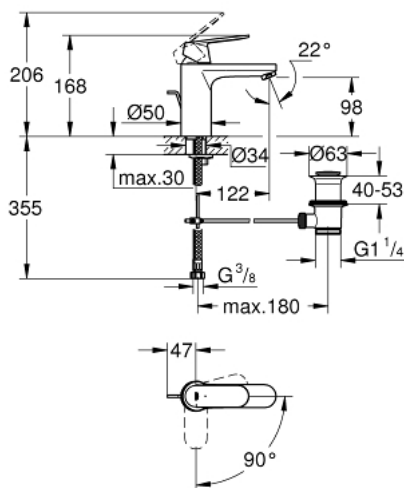

23 396 00E EUROSMART COSMOPOLITAN SINGLE-LEVER BASIN MIXER 1/2" M-SIZE

PRODUCT DESCRIPTION

- Colour: chrome
- Single hole installation
- Metal lever
- GROHE SilkMove 35 mm ceramic cartridge
- OpenCold - cold water flow in mid-lever position saves energy
- Adjustable flow rate limiter
- Adjustable minimum flow rate 2.5 l/min
- GROHE LongLife finish
- Temperature limiter
- GROHE EcoJoy - less water, perfect flow
- maximum flow rate (at 3 bar): 5 l/min
- GROHE FastFixation installation system with centering support
- Pop-up waste set 1 1/4"
- Flexible connection hoses
- min. recommended pressure 1.0 bar

23 396 00E EUROSMART COSMOPOLITAN SINGLE-LEVER BASIN MIXER 1/2" M-SIZE

SPARE PARTS, August 2017 – now

- 1: Lever (Spare part-nr. 46828000)
 - 2: Cap (Spare part-nr. 46492000)
 - 3: Screw coupling (Spare part-nr. 46460000)
 - 4: Cartridge (Spare part-nr. 46863000)
 - 5: Flow control (Spare part-nr. 48159000)
 - 6: Pop-up rod (Spare part-nr. 46739000)
 - 7: Shank mounting kit (Spare part-nr. 46671000)
 - 8: 1 1/4" waste set (Spare part-nr. 28910000)
 - 8.1: Plug (Spare part-nr. 07182000)
 - 8.2: Eccentric rod (Spare part-nr. 07052000)
 - 9: Mounting wrench (Spare part-nr. 19017000)*
 - 10: Socket Spanner (Spare part-nr. 19332000)*
 - 11: Eccentric rod (Spare part-nr. 07341000)*
- * Optional accessories