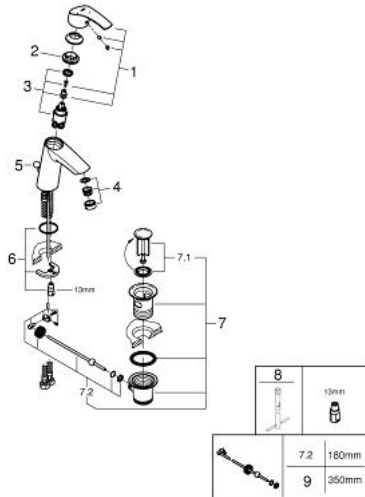

## 23 393 10E EUROSMART SINGLE-LEVER BASIN MIXER 1/2" M-SIZE

### PRODUCT DESCRIPTION

- Colour: chrome
- Single hole installation
- Metal lever
- GROHE SilkMove 28 mm ceramic cartridge
- EcoMode - cold water flow in mid-lever position saves energy
- With temperature limiter
- GROHE LongLife finish
- GROHE EcoJoy - less water, perfect flow
- maximum flow rate (at 3 bar): 5 l/min
- GROHE FastFixation rapid installation system
- Pop-up waste set 1 1/4"
- Flexible connection hoses

### SPARE PARTS, December 2012 – now

- 1: Lever (Spare part-nr. 46865000)
- 2: Fitting ring (Spare part-nr. 46715000)
- 3: Cartridge (Spare part-nr. 46580000)
- 4: Flow control (Spare part-nr. 48159000)
- 5: Pop-up rod (Spare part-nr. 06329000)
- 6: Shank mounting kit (Spare part-nr. 46249000)
- 7: 1 1/4" waste set (Spare part-nr. 28910000)
- 7.1: Plug (Spare part-nr. 07182000)
- 7.2: Eccentric rod (Spare part-nr. 07052000)
- 8: Mounting wrench (Spare part-nr. 19017000)\*
- 9: Eccentric rod (Spare part-nr. 07341000)\*