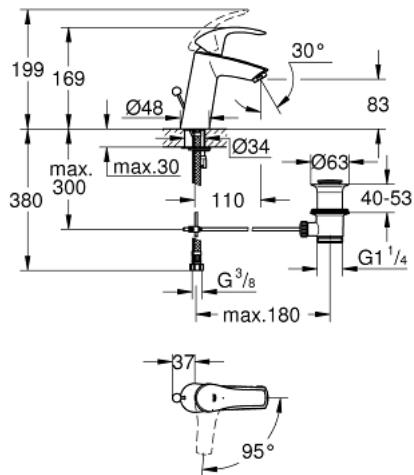

## 23 393 10E EUROSMART SINGLE-LEVER BASIN MIXER 1/2" M-SIZE

### PRODUCT DESCRIPTION

- Colour: chrome
- Single hole installation
- Metal lever
- GROHE SilkMove 28 mm ceramic cartridge
- OpenCold - cold water flow in mid-lever position saves energy
- With temperature limiter
- GROHE LongLife finish
- GROHE EcoJoy - less water, perfect flow
- maximum flow rate (at 3 bar): 5 l/min
- GROHE FastFixation rapid installation system
- Pop-up waste set 1 1/4"
- Flexible connection hoses

### SPARE PARTS, December 2012 – now

- 1: Lever (Spare part-nr. 46865000)
- 2: Fitting ring (Spare part-nr. 46715000)
- 3: Cartridge (Spare part-nr. 46580000)
- 4: Flow control (Spare part-nr. 48159000)
- 5: Pop-up rod (Spare part-nr. 06329000)
- 6: Shank mounting kit (Spare part-nr. 46249000)
- 7: 1 1/4" waste set (Spare part-nr. 28910000)
- 7.1: Plug (Spare part-nr. 07182000)
- 7.2: Eccentric rod (Spare part-nr. 07052000)
- 8: Mounting wrench (Spare part-nr. 19017000)\*
- 9: Eccentric rod (Spare part-nr. 07341000)\*