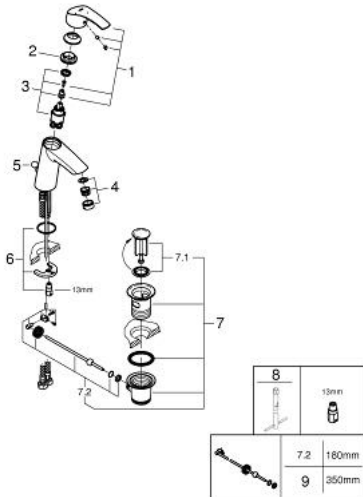

## 23 393 10E EUROSMART SINGLE-LEVER BASIN MIXER 1/2" M-SIZE

### PRODUCT DESCRIPTION

- Colour: chrome
- Single hole installation
- Metal lever
- GROHE SilkMove 28 mm ceramic cartridge
- OpenCold - cold water flow in mid-lever position saves energy
- With temperature limiter
- GROHE LongLife finish
- GROHE EcoJoy - less water, perfect flow
- maximum flow rate (at 3 bar): 5 l/min
- GROHE FastFixation rapid installation system
- Pop-up waste set 1 1/4"
- Flexible connection hoses

### SPARE PARTS, December 2012 – now

- 1: Lever (Spare part-nr. 46865000)
- 2: Fitting ring (Spare part-nr. 46715000)
- 3: Cartridge (Spare part-nr. 46580000)
- 4: Flow control (Spare part-nr. 48159000)
- 5: Pop-up rod (Spare part-nr. 06329000)
- 6: Shank mounting kit (Spare part-nr. 46249000)
- 7: 1 1/4" waste set (Spare part-nr. 28910000)
- 7.1: Plug (Spare part-nr. 07182000)
- 7.2: Eccentric rod (Spare part-nr. 07052000)
- 8: Mounting wrench (Spare part-nr. 19017000)\*
- 9: Eccentric rod (Spare part-nr. 07341000)\*