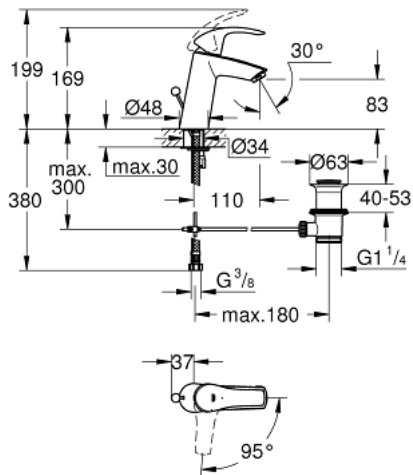

## 23 393 10E EUROSMART SINGLE-LEVER BASIN MIXER 1/2" M-SIZE

### PRODUCT DESCRIPTION

- Colour: chrome
- Single hole installation
- Metal lever
- GROHE SilkMove 28 mm ceramic cartridge
- EcoMode - cold water flow in mid-lever position saves energy
- With temperature limiter
- GROHE LongLife finish
- GROHE EcoJoy - less water, perfect flow
- maximum flow rate (at 3 bar): 5 l/min
- GROHE FastFixation rapid installation system
- Pop-up waste set 1 1/4"
- Flexible connection hoses

### SPARE PARTS, December 2012 – now

- 1: Lever (Spare part-nr. 46865000)
- 2: Fitting ring (Spare part-nr. 46715000)
- 3: Cartridge (Spare part-nr. 46580000)
- 4: Flow control (Spare part-nr. 48159000)
- 5: Pop-up rod (Spare part-nr. 06329000)
- 6: Shank mounting kit (Spare part-nr. 46249000)
- 7: 1 1/4" waste set (Spare part-nr. 28910000)
- 7.1: Plug (Spare part-nr. 07182000)
- 7.2: Eccentric rod (Spare part-nr. 07052000)
- 8: Mounting wrench (Spare part-nr. 19017000)\*
- 9: Eccentric rod (Spare part-nr. 07341000)\*