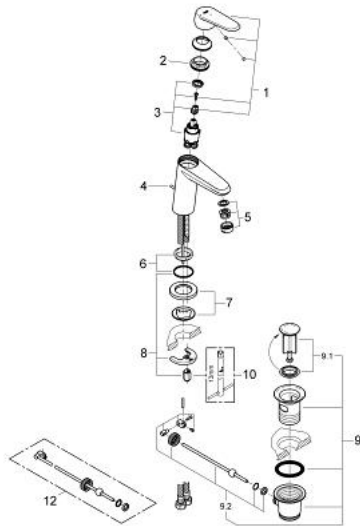

## 23 389 20E EURODISC COSMOPOLITAN SINGLE-LEVER BASIN MIXER 1/2" S-SIZE

### PRODUCT DESCRIPTION

- Colour: chrome
- Single hole installation
- Metal lever
- GROHE SilkMove 28 mm ceramic cartridge
- EcoMode - cold water flow in mid-lever position saves energy
- With temperature limiter
- GROHE LongLife finish
- GROHE EcoJoy - less water, perfect flow
- maximum flow rate (at 3 bar): 5 l/min
- GROHE FastFixation Plus rapid installation system
- Pop-up waste set 1 1/4"
- Flexible connection hoses
- min. recommended pressure 1.0 bar

### SPARE PARTS, December 2012 – now

- 1: Lever (Spare part-nr. 46867000)
- 2: Fitting ring (Spare part-nr. 46715000)
- 3: Cartridge (Spare part-nr. 46580000)
- 4: Pop-up rod (Spare part-nr. 46739000)
- 5: Flow straightener (Spare part-nr. 64450000)
- 6: Center ring (Spare part-nr. 46719000)
- 7: Base plate (Spare part-nr. 48165000)
- 8: Shank mounting kit (Spare part-nr. 46645000)
- 9: 1 1/4" waste set (Spare part-nr. 28910000)
- 9.1: Plug (Spare part-nr. 07182000)
- 9.2: Eccentric rod (Spare part-nr. 07052000)
- 10: Mounting wrench (Spare part-nr. 19017000)\*
- 11: Eccentric rod (Spare part-nr. 07341000)\*