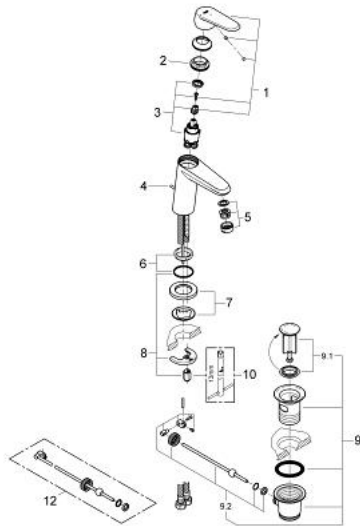

23 389 20E EURODISC COSMOPOLITAN SINGLE-LEVER BASIN MIXER 1/2" S-SIZE

PRODUCT DESCRIPTION

- Colour: chrome
- Single hole installation
- Metal lever
- GROHE SilkMove 28 mm ceramic cartridge
- OpenCold - cold water flow in mid-lever position saves energy
- With temperature limiter
- GROHE LongLife finish
- GROHE EcoJoy - less water, perfect flow
- maximum flow rate (at 3 bar): 5 l/min
- GROHE FastFixation Plus rapid installation system
- Pop-up waste set 1 1/4"
- Flexible connection hoses
- min. recommended pressure 1.0 bar

23 389 20E EURODISC COSMOPOLITAN SINGLE-LEVER BASIN MIXER 1/2" S-SIZE

SPARE PARTS, December 2012 – now

- 1: Lever (Spare part-nr. 46867000)
- 2: Fitting ring (Spare part-nr. 46715000)
- 3: Cartridge (Spare part-nr. 46580000)
- 4: Pop-up rod (Spare part-nr. 46739000)
- 5: Flow straightener (Spare part-nr. 64450000)
- 6: Center ring (Spare part-nr. 46719000)
- 7: Base plate (Spare part-nr. 48165000)
- 8: Shank mounting kit (Spare part-nr. 46645000)
- 9: 1 1/4" waste set (Spare part-nr. 28910000)
- 9.1: Plug (Spare part-nr. 07182000)
- 9.2: Eccentric rod (Spare part-nr. 07052000)
- 10: Mounting wrench (Spare part-nr. 19017000)*
- 11: Eccentric rod (Spare part-nr. 07341000)*