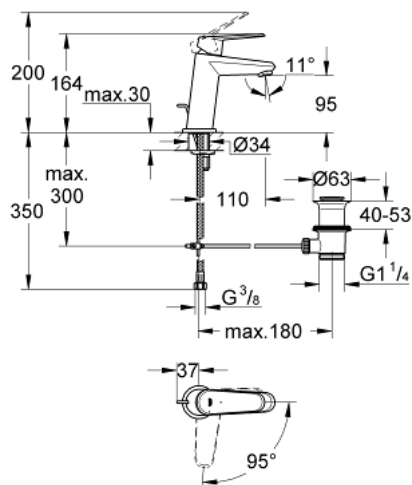

## 23 389 20E EURODISC COSMOPOLITAN SINGLE-LEVER BASIN MIXER 1/2" S-SIZE

### PRODUCT DESCRIPTION

- Colour: chrome
- Single hole installation
- Metal lever
- GROHE SilkMove 28 mm ceramic cartridge
- EcoMode - cold water flow in mid-lever position saves energy
- With temperature limiter
- GROHE LongLife finish
- GROHE EcoJoy - less water, perfect flow
- maximum flow rate (at 3 bar): 5 l/min
- GROHE FastFixation Plus rapid installation system
- Pop-up waste set 1 1/4"
- Flexible connection hoses
- min. recommended pressure 1.0 bar

### SPARE PARTS, December 2012 – now

- 1: Lever (Spare part-nr. 46867000)
- 2: Fitting ring (Spare part-nr. 46715000)
- 3: Cartridge (Spare part-nr. 46580000)
- 4: Pop-up rod (Spare part-nr. 46739000)
- 5: Flow straightener (Spare part-nr. 64450000)
- 6: Center ring (Spare part-nr. 46719000)
- 7: Base plate (Spare part-nr. 48165000)
- 8: Shank mounting kit (Spare part-nr. 46645000)
- 9: 1 1/4" waste set (Spare part-nr. 28910000)
- 9.1: Plug (Spare part-nr. 07182000)
- 9.2: Eccentric rod (Spare part-nr. 07052000)
- 10: Mounting wrench (Spare part-nr. 19017000)\*
- 11: Eccentric rod (Spare part-nr. 07341000)\*