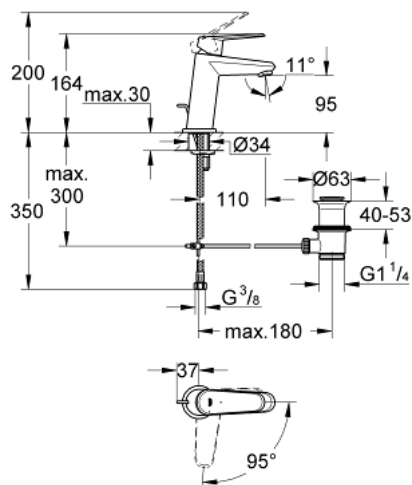

23 389 20E EURODISC COSMOPOLITAN SINGLE-LEVER BASIN MIXER 1/2" S-SIZE

PRODUCT DESCRIPTION

- Colour: chrome
- Single hole installation
- Metal lever
- GROHE SilkMove 28 mm ceramic cartridge
- OpenCold - cold water flow in mid-lever position saves energy
- With temperature limiter
- GROHE LongLife finish
- GROHE EcoJoy - less water, perfect flow
- maximum flow rate (at 3 bar): 5 l/min
- GROHE FastFixation Plus rapid installation system
- Pop-up waste set 1 1/4"
- Flexible connection hoses
- min. recommended pressure 1.0 bar

23 389 20E EURODISC COSMOPOLITAN SINGLE-LEVER BASIN MIXER 1/2" S-SIZE

SPARE PARTS, December 2012 – now

- 1: Lever (Spare part-nr. 46867000)
- 2: Fitting ring (Spare part-nr. 46715000)
- 3: Cartridge (Spare part-nr. 46580000)
- 4: Pop-up rod (Spare part-nr. 46739000)
- 5: Flow straightener (Spare part-nr. 64450000)
- 6: Center ring (Spare part-nr. 46719000)
- 7: Base plate (Spare part-nr. 48165000)
- 8: Shank mounting kit (Spare part-nr. 46645000)
- 9: 1 1/4" waste set (Spare part-nr. 28910000)
- 9.1: Plug (Spare part-nr. 07182000)
- 9.2: Eccentric rod (Spare part-nr. 07052000)
- 10: Mounting wrench (Spare part-nr. 19017000)*
- 11: Eccentric rod (Spare part-nr. 07341000)*