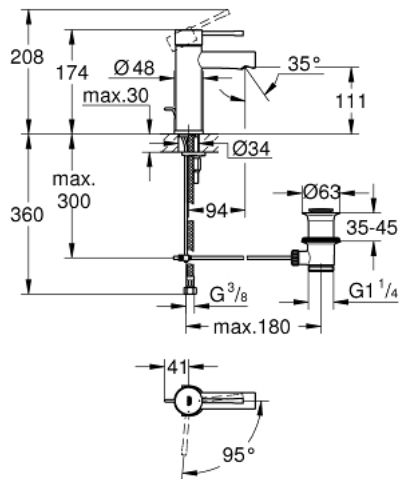

23 379 001 **ESSENCE SINGLE-LEVER BASIN MIXER 1/2"**  
**S-SIZE**

**PRODUCT DESCRIPTION**

- Colour: chrome
- Single hole installation
- Metal lever
- GROHE SilkMove 28 mm ceramic cartridge
- EcoMode - cold water flow in mid-lever position saves energy
- With temperature limiter
- GROHE LongLife finish
- GROHE EcoJoy - less water, perfect flow
- maximum flow rate (at 3 bar): 5 l/min
- GROHE FastFixation Plus installation system
- Pop-up waste set 1 1/4"
- Flexible connection hoses
- min. recommended pressure 1.0 bar

23 379 001 **ESSENCE SINGLE-LEVER BASIN MIXER 1/2"**  
**S-SIZE**

**SPARE PARTS**, November 2021 – now

- 1: Lever (Spare part-nr. 46918000)
- 2: Fitting ring (Spare part-nr. 46715000)
- 3: Cartridge (Spare part-nr. 46580000)
- 4: Pop-up rod (Spare part-nr. 46739000)
- 5: Flow control (Spare part-nr. 46765000)
- 6: Escutcheon (Spare part-nr. 48603000)
- 7: Shank mounting kit (Spare part-nr. 46645000)
- 8: 1 1/4" waste set (Spare part-nr. 28910000)
- 8.1: Plug (Spare part-nr. 07182000)
- 8.2: Eccentric rod (Spare part-nr. 07052000)
- 9: Mounting wrench (Spare part-nr. 19017000)\*
- 10: Eccentric rod (Spare part-nr. 07341000)\*