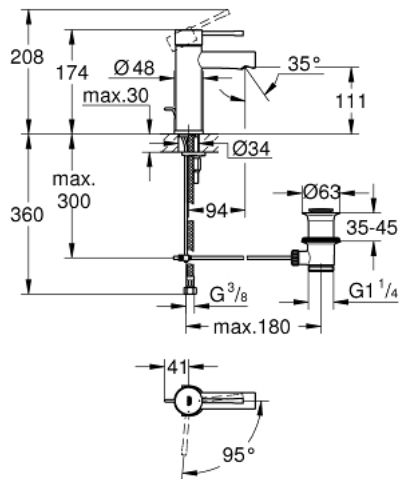

23 379 001 **ESSENCE SINGLE-LEVER BASIN MIXER 1/2"**
S-SIZE

PRODUCT DESCRIPTION

- Colour: chrome
- Single hole installation
- Metal lever
- GROHE SilkMove 28 mm ceramic cartridge
- OpenCold - cold water flow in mid-lever position saves energy
- With temperature limiter
- GROHE LongLife finish
- GROHE EcoJoy - less water, perfect flow
- maximum flow rate (at 3 bar): 5 l/min
- GROHE FastFixation Plus installation system
- Pop-up waste set 1 1/4"
- Flexible connection hoses
- min. recommended pressure 1.0 bar

23 379 001 **ESSENCE SINGLE-LEVER BASIN MIXER 1/2"**
S-SIZE

SPARE PARTS, November 2021 – now

- 1: Lever (Spare part-nr. 46918000)
- 2: Fitting ring (Spare part-nr. 46715000)
- 3: Cartridge (Spare part-nr. 46580000)
- 4: Pop-up rod (Spare part-nr. 46739000)
- 5: Flow control (Spare part-nr. 46765000)
- 6: Escutcheon (Spare part-nr. 48603000)
- 7: Shank mounting kit (Spare part-nr. 46645000)
- 8: 1 1/4" waste set (Spare part-nr. 28910000)
- 8.1: Plug (Spare part-nr. 07182000)
- 8.2: Eccentric rod (Spare part-nr. 07052000)
- 9: Mounting wrench (Spare part-nr. 19017000)*
- 10: Eccentric rod (Spare part-nr. 07341000)*