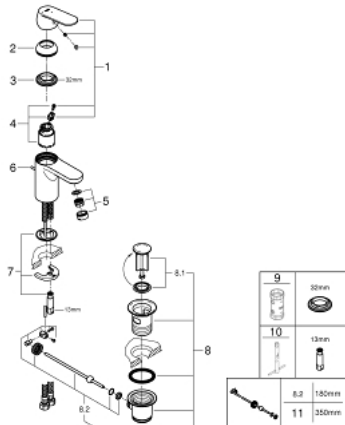

23 377 00E **EUROSMART COSMOPOLITAN SINGLE-LEVER BASIN MIXER 1/2"**  
**S-SIZE**

**PRODUCT DESCRIPTION**

- Colour: chrome
- Single hole installation
- Metal lever
- GROHE SilkMove 35 mm ceramic cartridge
- OpenCold - cold water flow in mid-lever position saves energy
- Adjustable flow rate limiter
- Temperature limiter
- GROHE LongLife finish
- GROHE EcoJoy - less water, perfect flow
- maximum flow rate (at 3 bar): 5 l/min
- GROHE FastFixation installation system with centering support
- Pop-up waste set 1 1/4"
- Flexible connection hoses
- min. recommended pressure 1.0 bar

23 377 00E **EUROSMART COSMOPOLITAN SINGLE-LEVER BASIN MIXER 1/2" S-SIZE**

**SPARE PARTS**, August 2017 – now

- 1: Lever (Spare part-nr. 46828000)
- 2: Cap (Spare part-nr. 46492000)
- 3: Screw coupling (Spare part-nr. 46460000)
- 4: Cartridge (Spare part-nr. 46863000)
- 5: Flow control (Spare part-nr. 48159000)
- 6: Pop-up rod (Spare part-nr. 46739000)
- 7: Shank mounting kit (Spare part-nr. 46671000)
- 8: 1 1/4" waste set (Spare part-nr. 28910000)
- 8.1: Plug (Spare part-nr. 07182000)
- 8.2: Eccentric rod (Spare part-nr. 07052000)
- 9: Socket Spanner (Spare part-nr. 19332000)\*
- 10: Mounting wrench (Spare part-nr. 19017000)\*
- 11: Eccentric rod (Spare part-nr. 07341000)\*