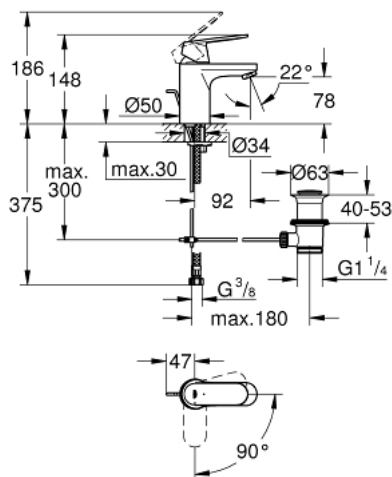

23 377 00E **EUROSMART COSMOPOLITAN SINGLE-LEVER BASIN MIXER 1/2"**  
**S-SIZE**

**PRODUCT DESCRIPTION**

- Colour: chrome
- Single hole installation
- Metal lever
- GROHE SilkMove 35 mm ceramic cartridge
- OpenCold - cold water flow in mid-lever position saves energy
- Adjustable flow rate limiter
- Temperature limiter
- GROHE LongLife finish
- GROHE EcoJoy - less water, perfect flow
- maximum flow rate (at 3 bar): 5 l/min
- GROHE FastFixation installation system with centering support
- Pop-up waste set 1 1/4"
- Flexible connection hoses
- min. recommended pressure 1.0 bar

23 377 00E **EUROSMART COSMOPOLITAN SINGLE-LEVER BASIN MIXER 1/2" S-SIZE**

**SPARE PARTS**, August 2017 – now

- 1: Lever (Spare part-nr. 46828000)
- 2: Cap (Spare part-nr. 46492000)
- 3: Screw coupling (Spare part-nr. 46460000)
- 4: Cartridge (Spare part-nr. 46863000)
- 5: Flow control (Spare part-nr. 48159000)
- 6: Pop-up rod (Spare part-nr. 46739000)
- 7: Shank mounting kit (Spare part-nr. 46671000)
- 8: 1 1/4" waste set (Spare part-nr. 28910000)
- 8.1: Plug (Spare part-nr. 07182000)
- 8.2: Eccentric rod (Spare part-nr. 07052000)
- 9: Socket Spanner (Spare part-nr. 19332000)\*
- 10: Mounting wrench (Spare part-nr. 19017000)\*
- 11: Eccentric rod (Spare part-nr. 07341000)\*