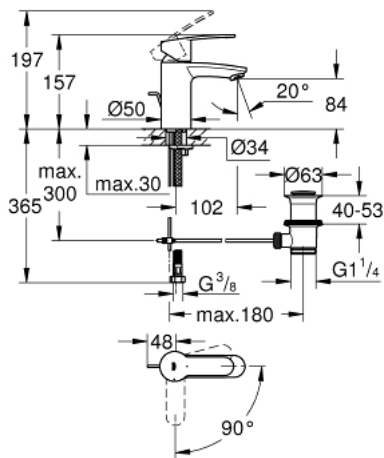

## 23 374 20E EUROSTYLE COSMOPOLITAN SINGLE-LEVER BASIN MIXER 1/2" S-SIZE

### PRODUCT DESCRIPTION

- Colour: chrome
- Single hole installation
- Metal lever
- GROHE SilkMove 35 mm ceramic cartridge
- EcoMode - cold water flow in mid-lever position saves energy
- Adjustable flow rate limiter
- Temperature limiter
- GROHE LongLife finish
- GROHE EcoJoy - less water, perfect flow
- maximum flow rate (at 3 bar): 5 l/min
- GROHE FastFixation installation system with centering support
- Pop-up waste set 1 1/4"
- Flexible connection hoses
- min. recommended pressure 1.0 bar

### SPARE PARTS, July 2017 – now

- 1: Lever (Spare part-nr. 46829000)
- 2: Cap (Spare part-nr. 46492000)
- 3: Screw coupling (Spare part-nr. 46460000)
- 4: Cartridge (Spare part-nr. 46863000)
- 5: Pop-up rod (Spare part-nr. 46739000)
- 6: Flow control (Spare part-nr. 48159000)
- 7: Shank mounting kit (Spare part-nr. 46671000)
- 8: 1 1/4" waste set (Spare part-nr. 28910000)
- 8.1: Plug (Spare part-nr. 07182000)
- 8.2: Eccentric rod (Spare part-nr. 07052000)
- 9: Socket Spanner (Spare part-nr. 19332000)\*
- 10: Mounting wrench (Spare part-nr. 19017000)\*
- 11: Eccentric rod (Spare part-nr. 07341000)\*