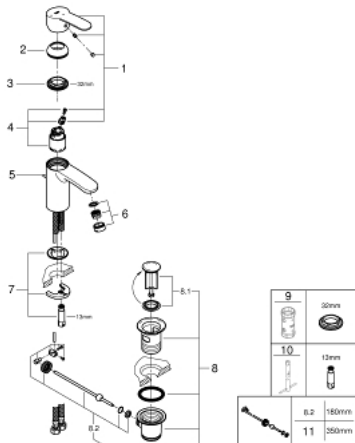

## 23 374 20E EUROSTYLE COSMOPOLITAN SINGLE-LEVER BASIN MIXER 1/2" S-SIZE

### PRODUCT DESCRIPTION

- Colour: chrome
- Single hole installation
- Metal lever
- GROHE SilkMove 35 mm ceramic cartridge
- EcoMode - cold water flow in mid-lever position saves energy
- Adjustable flow rate limiter
- Temperature limiter
- GROHE LongLife finish
- GROHE EcoJoy - less water, perfect flow
- maximum flow rate (at 3 bar): 5 l/min
- GROHE FastFixation installation system with centering support
- Pop-up waste set 1 1/4"
- Flexible connection hoses
- min. recommended pressure 1.0 bar

### SPARE PARTS, July 2017 – now

- 1: Lever (Spare part-nr. 46829000)
- 2: Cap (Spare part-nr. 46492000)
- 3: Screw coupling (Spare part-nr. 46460000)
- 4: Cartridge (Spare part-nr. 46863000)
- 5: Pop-up rod (Spare part-nr. 46739000)
- 6: Flow control (Spare part-nr. 48159000)
- 7: Shank mounting kit (Spare part-nr. 46671000)
- 8: 1 1/4" waste set (Spare part-nr. 28910000)
- 8.1: Plug (Spare part-nr. 07182000)
- 8.2: Eccentric rod (Spare part-nr. 07052000)
- 9: Socket Spanner (Spare part-nr. 19332000)\*
- 10: Mounting wrench (Spare part-nr. 19017000)\*
- 11: Eccentric rod (Spare part-nr. 07341000)\*