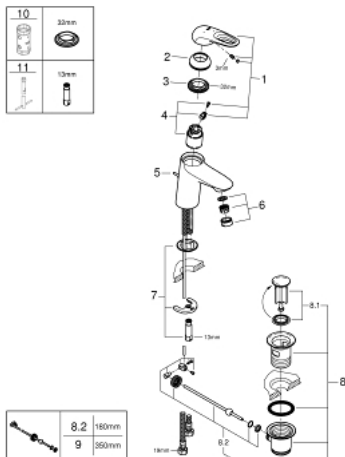

23 374 003 **EUROSTYLE SINGLE-LEVER BASIN MIXER 1/2"**
S-SIZE

PRODUCT DESCRIPTION

- Colour: chrome
- Single hole installation
- loop metal lever
- GROHE SilkMove 35 mm ceramic cartridge
- EcoMode - cold water flow in mid-lever position saves energy
- Adjustable flow rate limiter
- With temperature limiter
- GROHE LongLife finish
- GROHE EcoJoy - less water, perfect flow
- maximum flow rate (at 3 bar): 5 l/min
- GROHE FastFixation rapid installation system
- Pop-up waste set 1 1/4"
- Flexible connection hoses

23 374 003 **EUROSTYLE SINGLE-LEVER BASIN MIXER 1/2"**
S-SIZE

SPARE PARTS, July 2017 – now

- 1: Lever (Spare part-nr. 46939000)
 - 2: Cap (Spare part-nr. 46492000)
 - 3: Screw coupling (Spare part-nr. 46460000)
 - 4: Cartridge (Spare part-nr. 46863000)
 - 5: Pop-up rod (Spare part-nr. 46739000)
 - 6: Flow control (Spare part-nr. 48159000)
 - 7: Shank mounting kit (Spare part-nr. 46671000)
 - 8: 1 1/4" waste set (Spare part-nr. 28910000)
 - 8.1: Plug (Spare part-nr. 07182000)
 - 8.2: Eccentric rod (Spare part-nr. 07052000)
 - 9: Eccentric rod (Spare part-nr. 07341000)*
 - 10: Socket Spanner (Spare part-nr. 19332000)*
 - 11: Mounting wrench (Spare part-nr. 19017000)*
- * Optional accessories