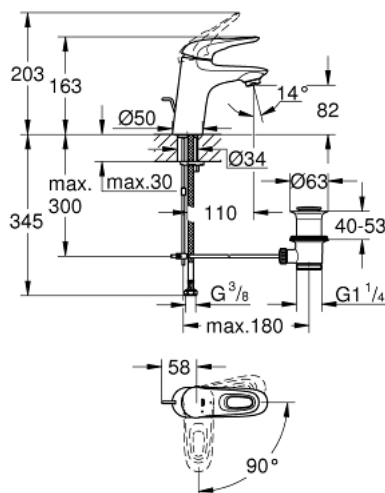

23 374 003 **EUROSTYLE SINGLE-LEVER BASIN MIXER 1/2"**
S-SIZE

PRODUCT DESCRIPTION

- Colour: chrome
- Single hole installation
- loop metal lever
- GROHE SilkMove 35 mm ceramic cartridge
- EcoMode - cold water flow in mid-lever position saves energy
- Adjustable flow rate limiter
- With temperature limiter
- GROHE LongLife finish
- GROHE EcoJoy - less water, perfect flow
- maximum flow rate (at 3 bar): 5 l/min
- GROHE FastFixation rapid installation system
- Pop-up waste set 1 1/4"
- Flexible connection hoses

23 374 003 **EUROSTYLE SINGLE-LEVER BASIN MIXER 1/2"**
S-SIZE

SPARE PARTS, July 2017 – now

- 1: Lever (Spare part-nr. 46939000)
 - 2: Cap (Spare part-nr. 46492000)
 - 3: Screw coupling (Spare part-nr. 46460000)
 - 4: Cartridge (Spare part-nr. 46863000)
 - 5: Pop-up rod (Spare part-nr. 46739000)
 - 6: Flow control (Spare part-nr. 48159000)
 - 7: Shank mounting kit (Spare part-nr. 46671000)
 - 8: 1 1/4" waste set (Spare part-nr. 28910000)
 - 8.1: Plug (Spare part-nr. 07182000)
 - 8.2: Eccentric rod (Spare part-nr. 07052000)
 - 9: Eccentric rod (Spare part-nr. 07341000)*
 - 10: Socket Spanner (Spare part-nr. 19332000)*
 - 11: Mounting wrench (Spare part-nr. 19017000)*
- * Optional accessories