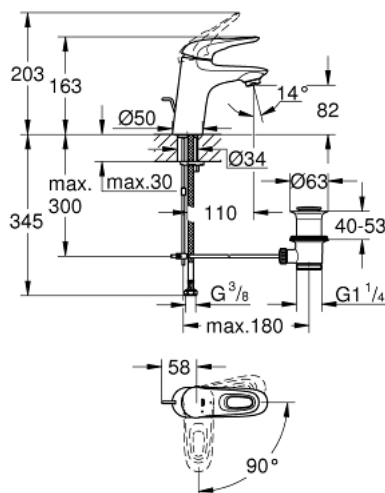

23 374 003 **EUROSTYLE SINGLE-LEVER BASIN MIXER 1/2"**
S-SIZE

PRODUCT DESCRIPTION

- Colour: chrome
- Single hole installation
- loop metal lever
- GROHE SilkMove 35 mm ceramic cartridge
- OpenCold - cold water flow in mid-lever position saves energy
- Adjustable flow rate limiter
- With temperature limiter
- GROHE LongLife finish
- GROHE EcoJoy - less water, perfect flow
- maximum flow rate (at 3 bar): 5 l/min
- GROHE FastFixation rapid installation system
- Pop-up waste set 1 1/4"
- Flexible connection hoses

23 374 003 **EUROSTYLE SINGLE-LEVER BASIN MIXER 1/2"**
S-SIZE

SPARE PARTS, July 2017 – now

- 1: Lever (Spare part-nr. 46939000)
 - 2: Cap (Spare part-nr. 46492000)
 - 3: Screw coupling (Spare part-nr. 46460000)
 - 4: Cartridge (Spare part-nr. 46863000)
 - 5: Pop-up rod (Spare part-nr. 46739000)
 - 6: Flow control (Spare part-nr. 48159000)
 - 7: Shank mounting kit (Spare part-nr. 46671000)
 - 8: 1 1/4" waste set (Spare part-nr. 28910000)
 - 8.1: Plug (Spare part-nr. 07182000)
 - 8.2: Eccentric rod (Spare part-nr. 07052000)
 - 9: Eccentric rod (Spare part-nr. 07341000)*
 - 10: Socket Spanner (Spare part-nr. 19332000)*
 - 11: Mounting wrench (Spare part-nr. 19017000)*
- * Optional accessories