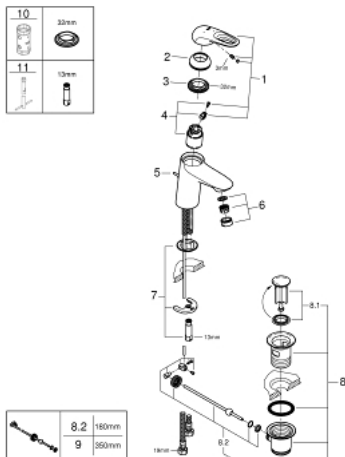

23 374 003 **EUROSTYLE SINGLE-LEVER BASIN MIXER 1/2"**
S-SIZE

PRODUCT DESCRIPTION

- Colour: chrome
- Single hole installation
- loop metal lever
- GROHE SilkMove 35 mm ceramic cartridge
- OpenCold - cold water flow in mid-lever position saves energy
- Adjustable flow rate limiter
- With temperature limiter
- GROHE LongLife finish
- GROHE EcoJoy - less water, perfect flow
- maximum flow rate (at 3 bar): 5 l/min
- GROHE FastFixation rapid installation system
- Pop-up waste set 1 1/4"
- Flexible connection hoses

23 374 003 **EUROSTYLE SINGLE-LEVER BASIN MIXER 1/2"**
S-SIZE

SPARE PARTS, July 2017 – now

- 1: Lever (Spare part-nr. 46939000)
 - 2: Cap (Spare part-nr. 46492000)
 - 3: Screw coupling (Spare part-nr. 46460000)
 - 4: Cartridge (Spare part-nr. 46863000)
 - 5: Pop-up rod (Spare part-nr. 46739000)
 - 6: Flow control (Spare part-nr. 48159000)
 - 7: Shank mounting kit (Spare part-nr. 46671000)
 - 8: 1 1/4" waste set (Spare part-nr. 28910000)
 - 8.1: Plug (Spare part-nr. 07182000)
 - 8.2: Eccentric rod (Spare part-nr. 07052000)
 - 9: Eccentric rod (Spare part-nr. 07341000)*
 - 10: Socket Spanner (Spare part-nr. 19332000)*
 - 11: Mounting wrench (Spare part-nr. 19017000)*
- * Optional accessories